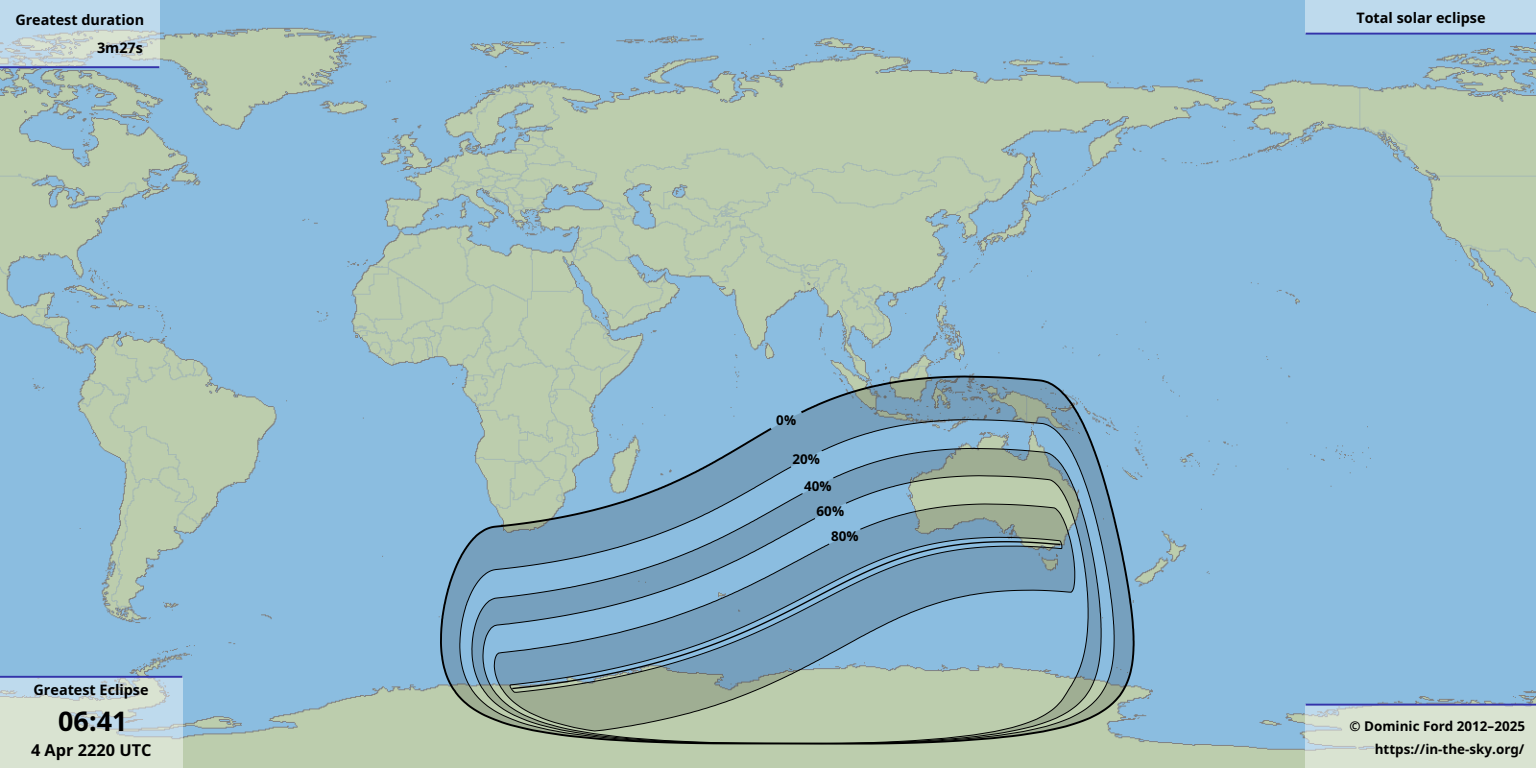

Greatest duration

3m27s

Greatest Eclipse

06:41

4 Apr 2220 UTC