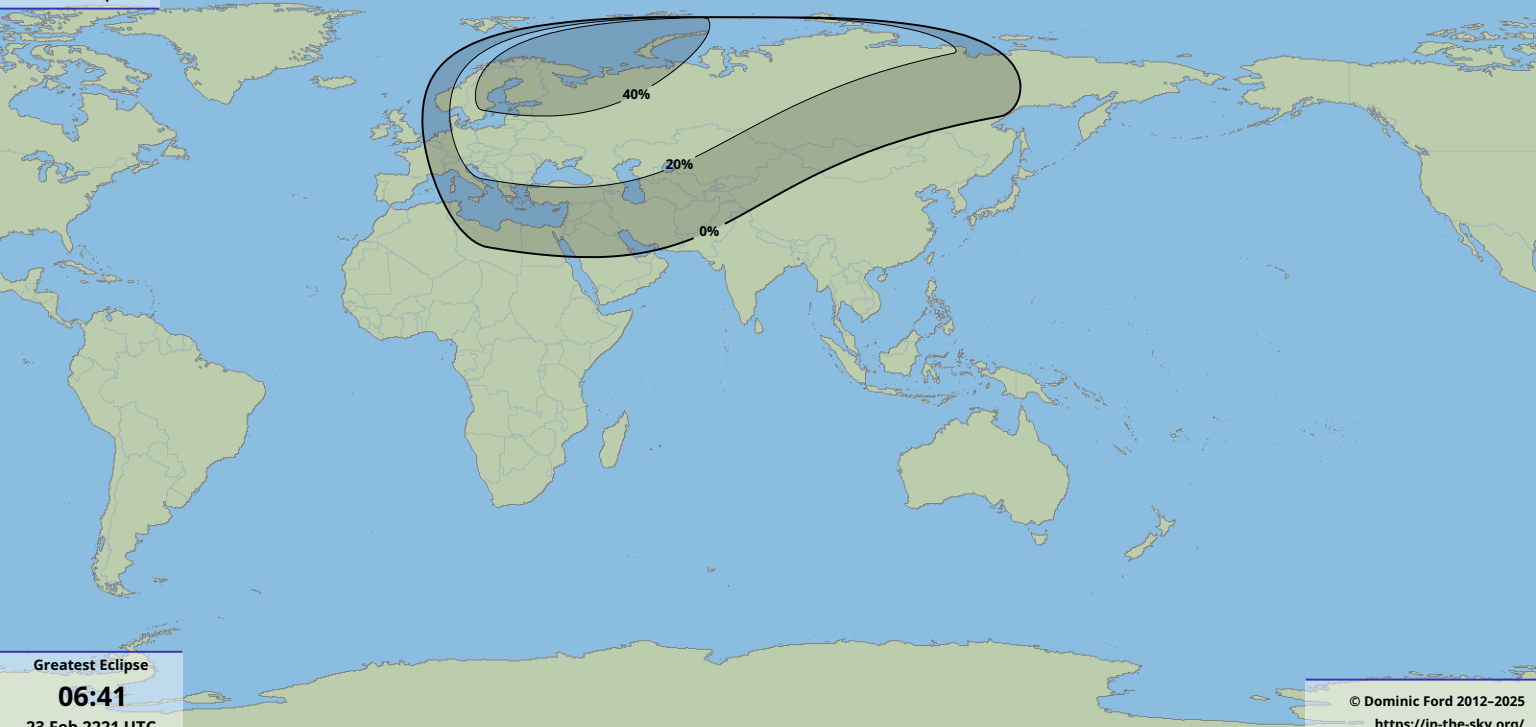

Partial eclipse

Greatest Eclipse

06:41

23 Feb 2221 UTC

© Dominic Ford 2012–2025

<https://in-the-sky.org/>