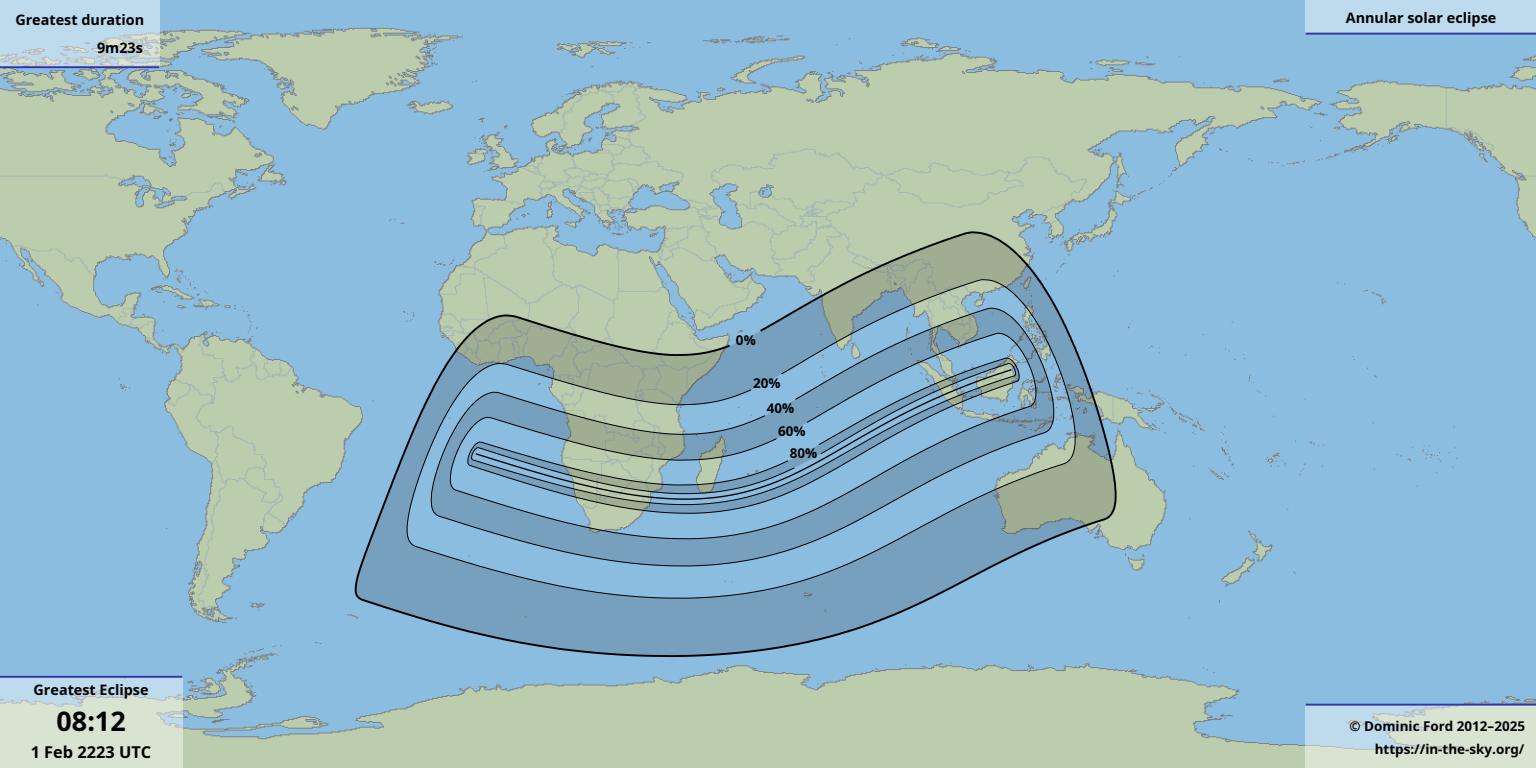

Greatest duration

9m23s

Greatest Eclipse

08:12

1 Feb 2223 UTC