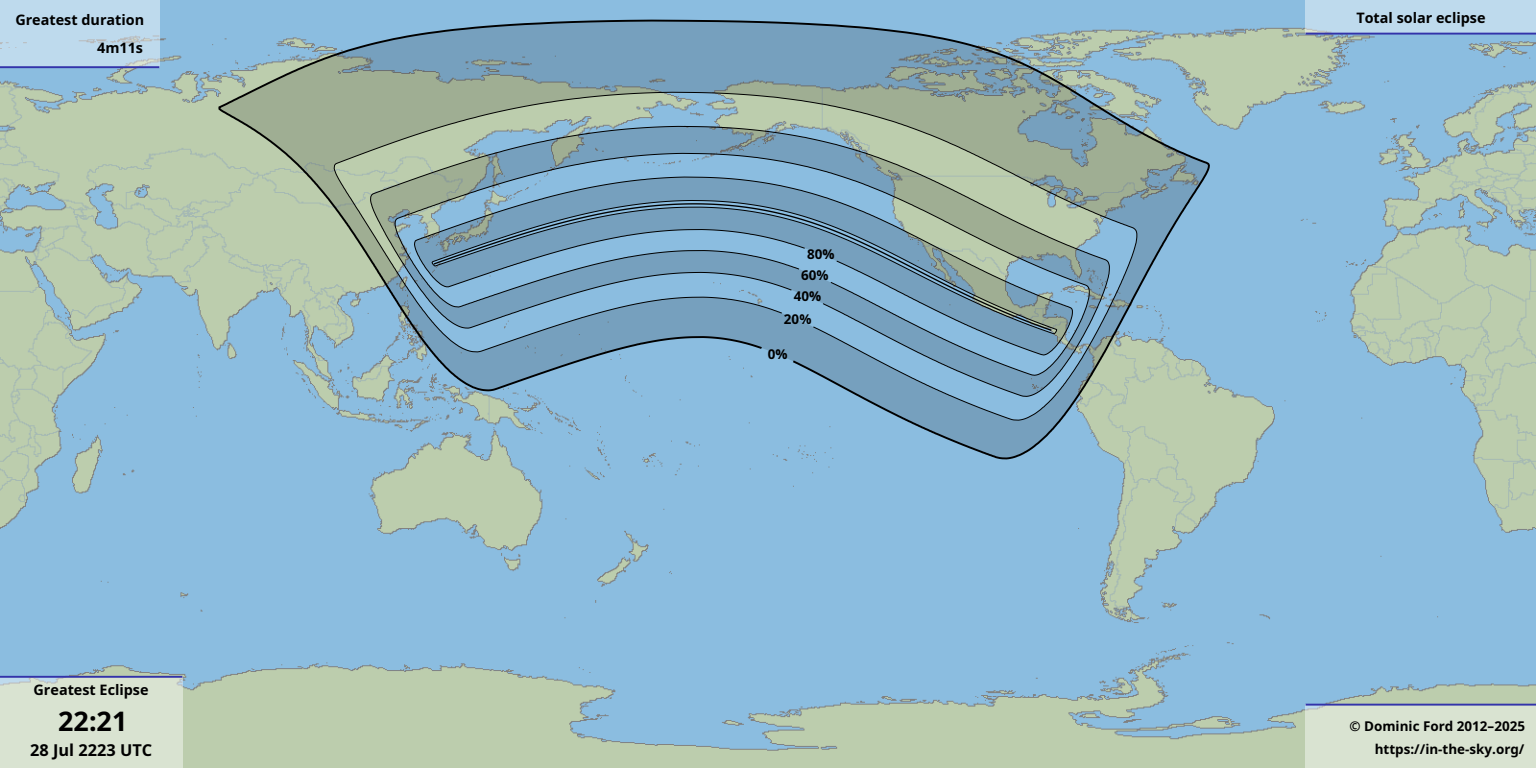

Greatest duration

4m11s

Greatest Eclipse

22:21

28 Jul 2223 UTC