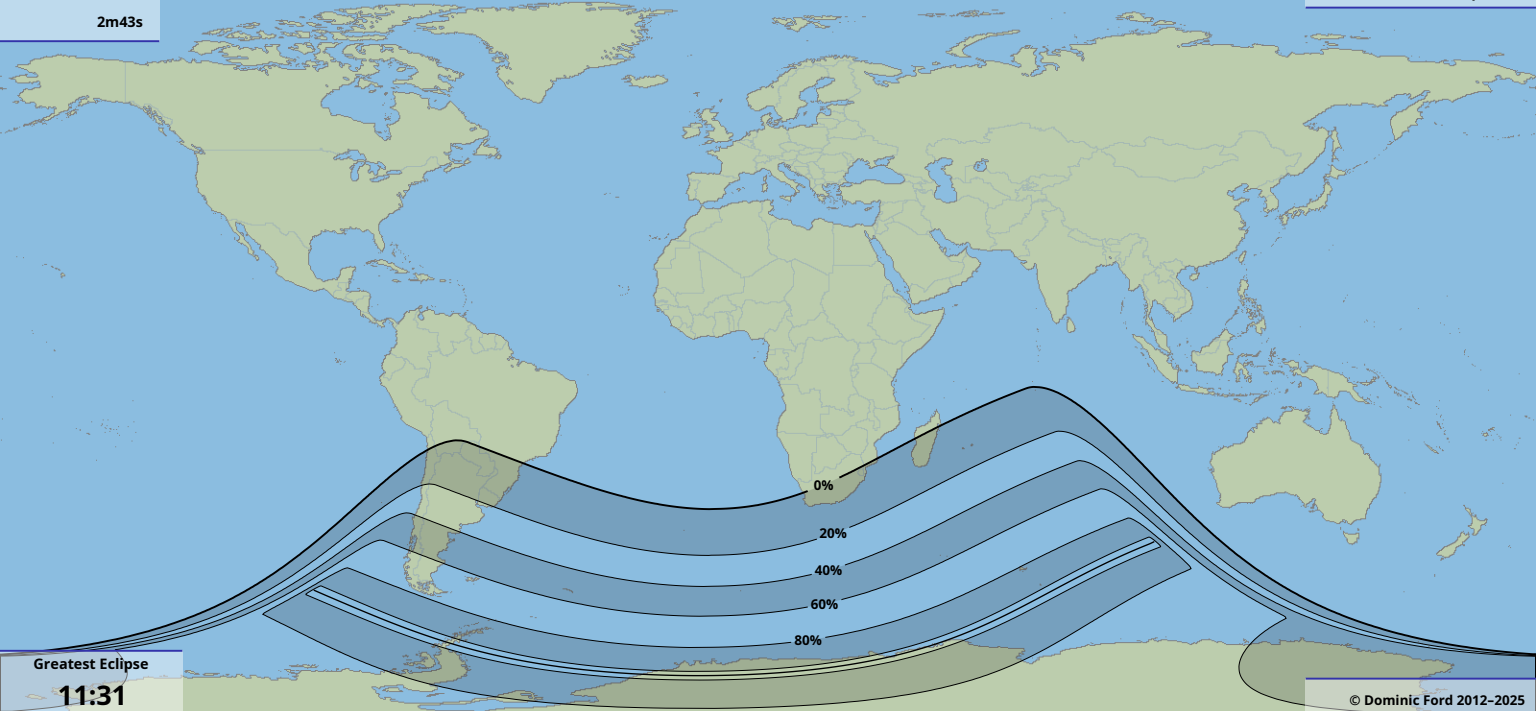

Greatest duration
2m43s

Greatest Eclipse
11:31
21 Jan 2224 UTC