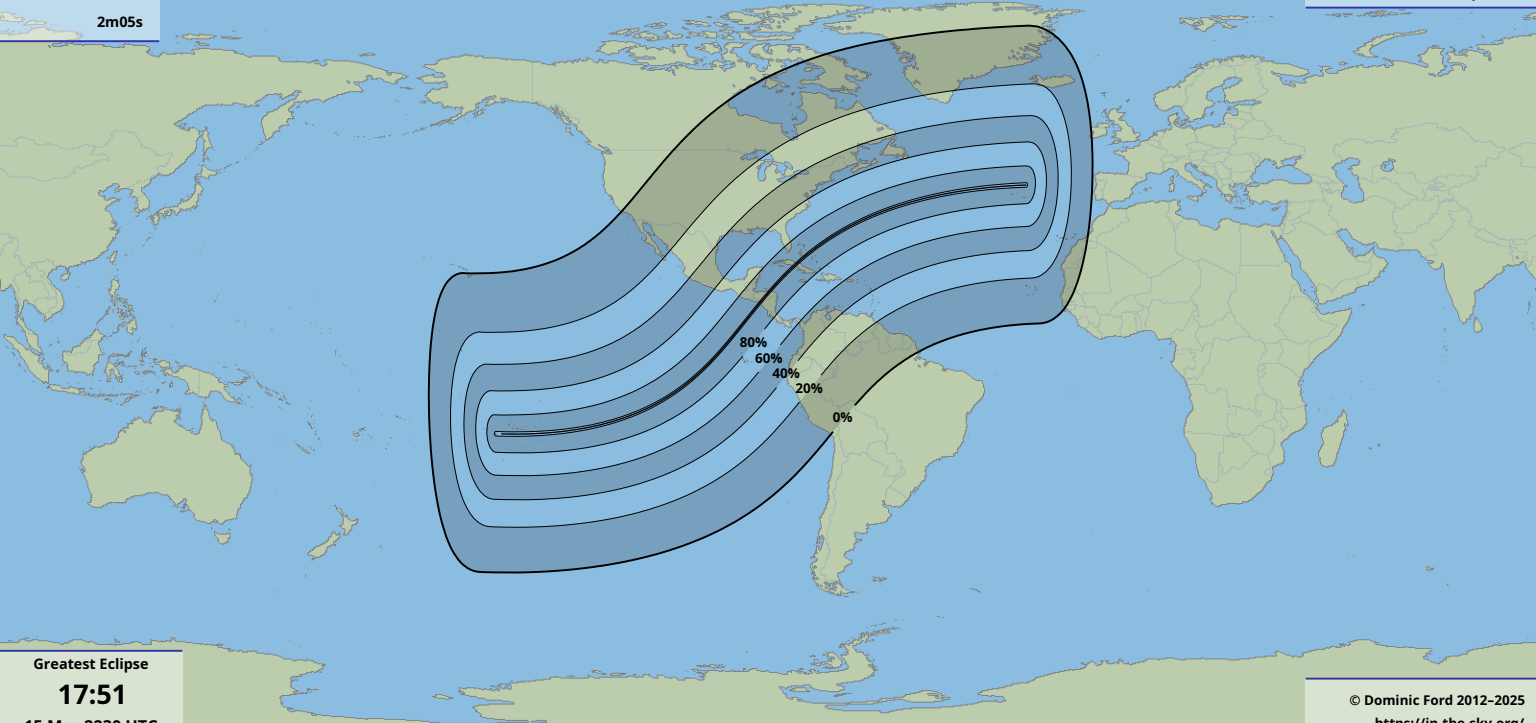

Greatest duration  
2m05s

Greatest Eclipse  
**17:51**  
15 Mar 2230 UTC