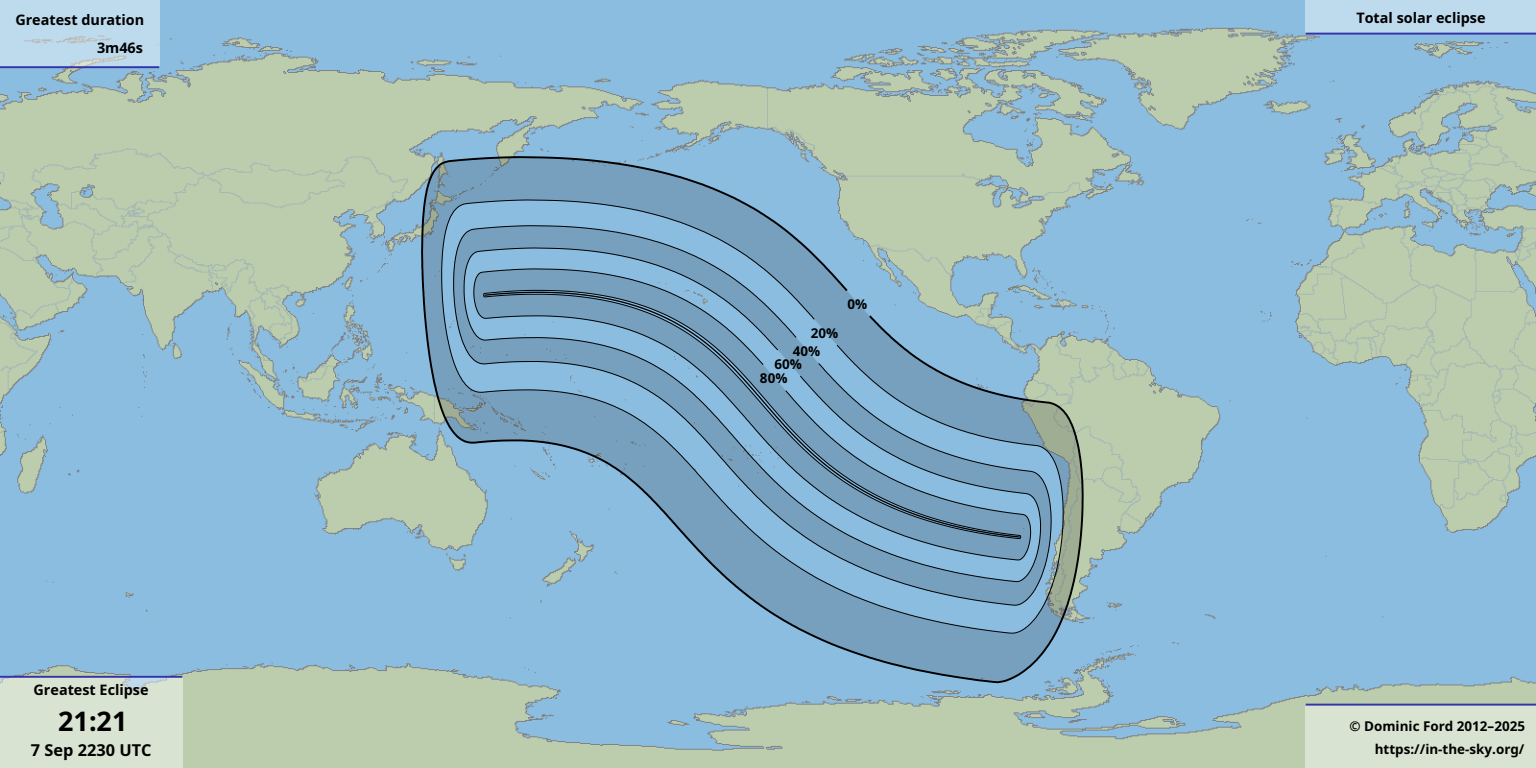

Greatest duration

3m46s

Greatest Eclipse

21:21

7 Sep 2230 UTC