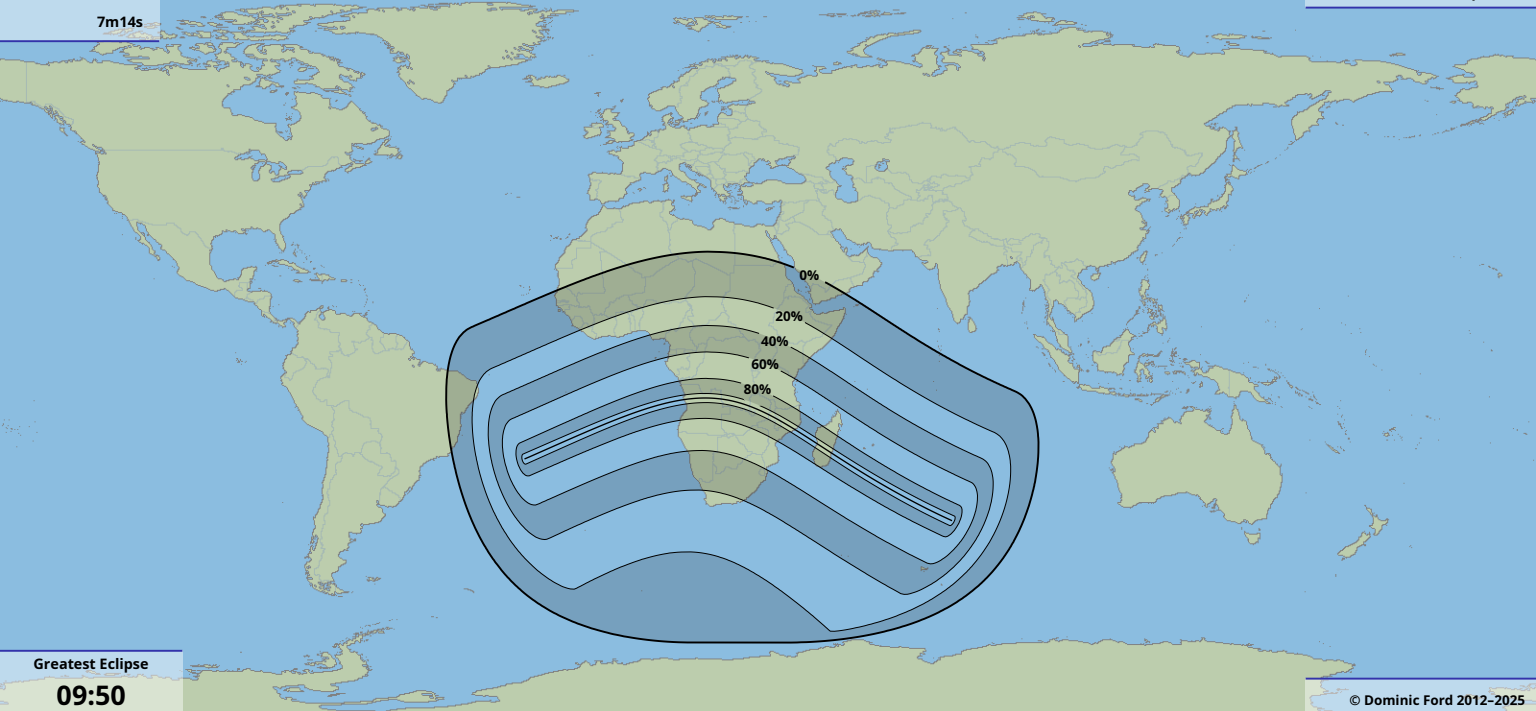

Greatest duration

7m14s

Greatest Eclipse

09:50

27 Jun 2234 UTC