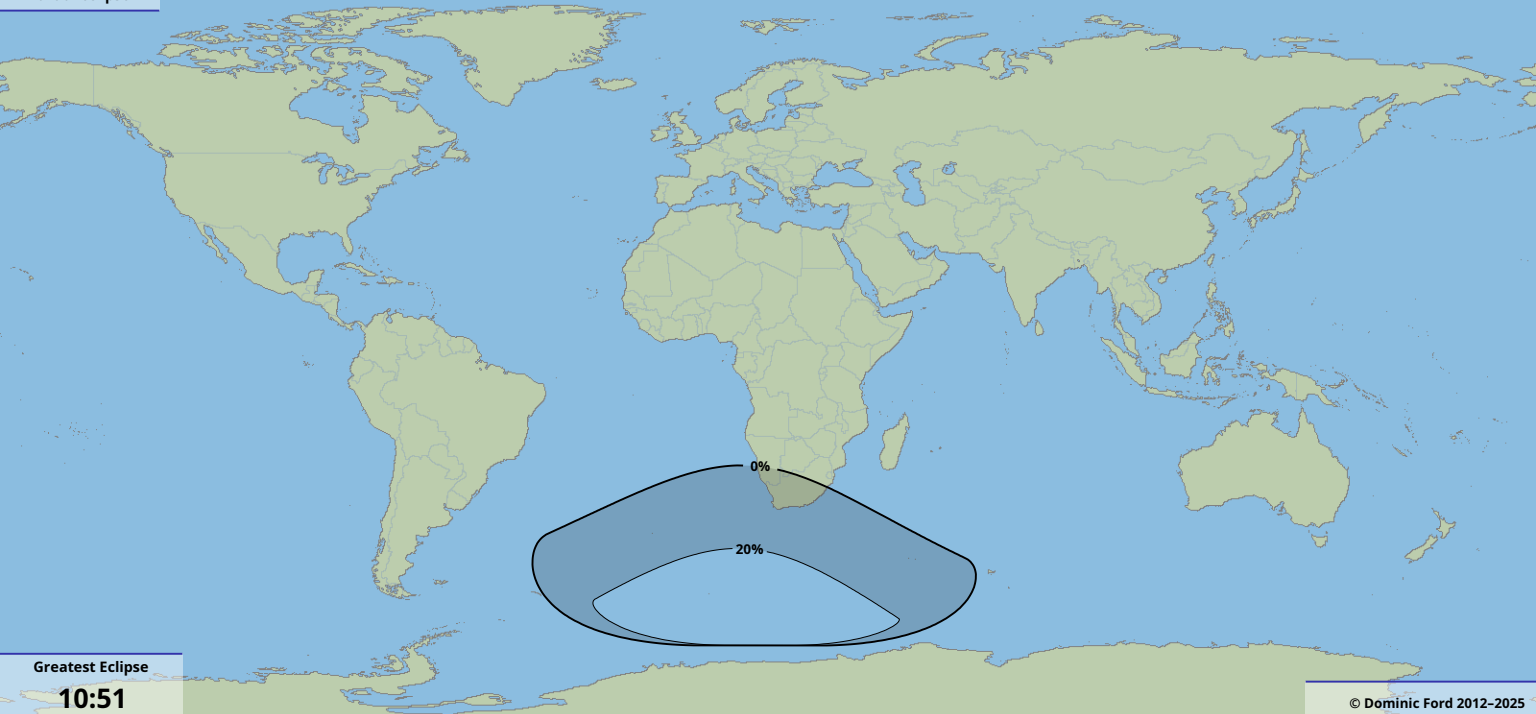

Partial eclipse

Greatest Eclipse

10:51

16 Jun 2235 UTC

© Dominic Ford 2012–2025

<https://in-the-sky.org/>