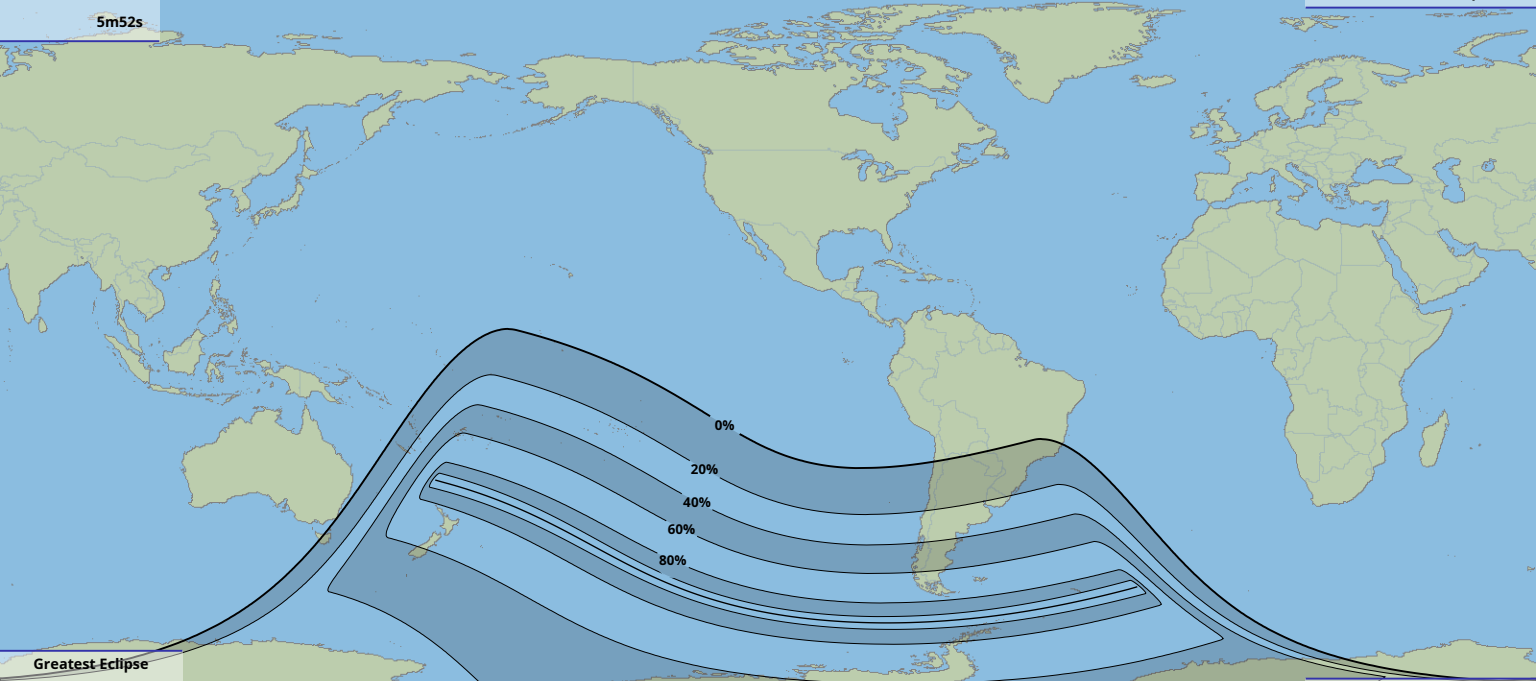

Greatest duration

5m52s

Greatest Eclipse

19:00

30 Oct 2236 UTC