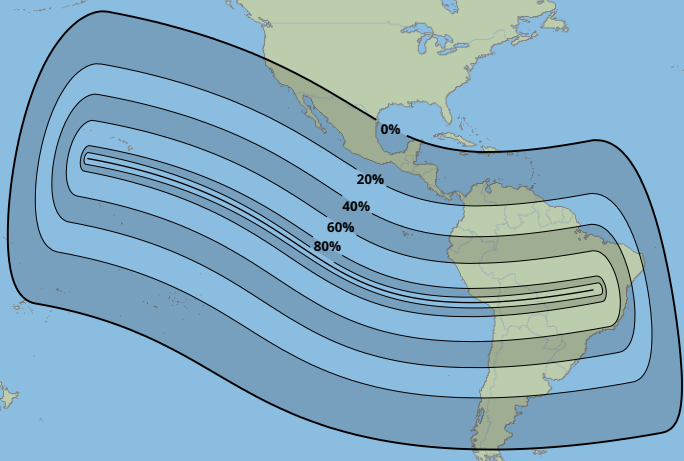

Greatest duration

9m04s

Greatest Eclipse

18:50

19 Oct 2237 UTC