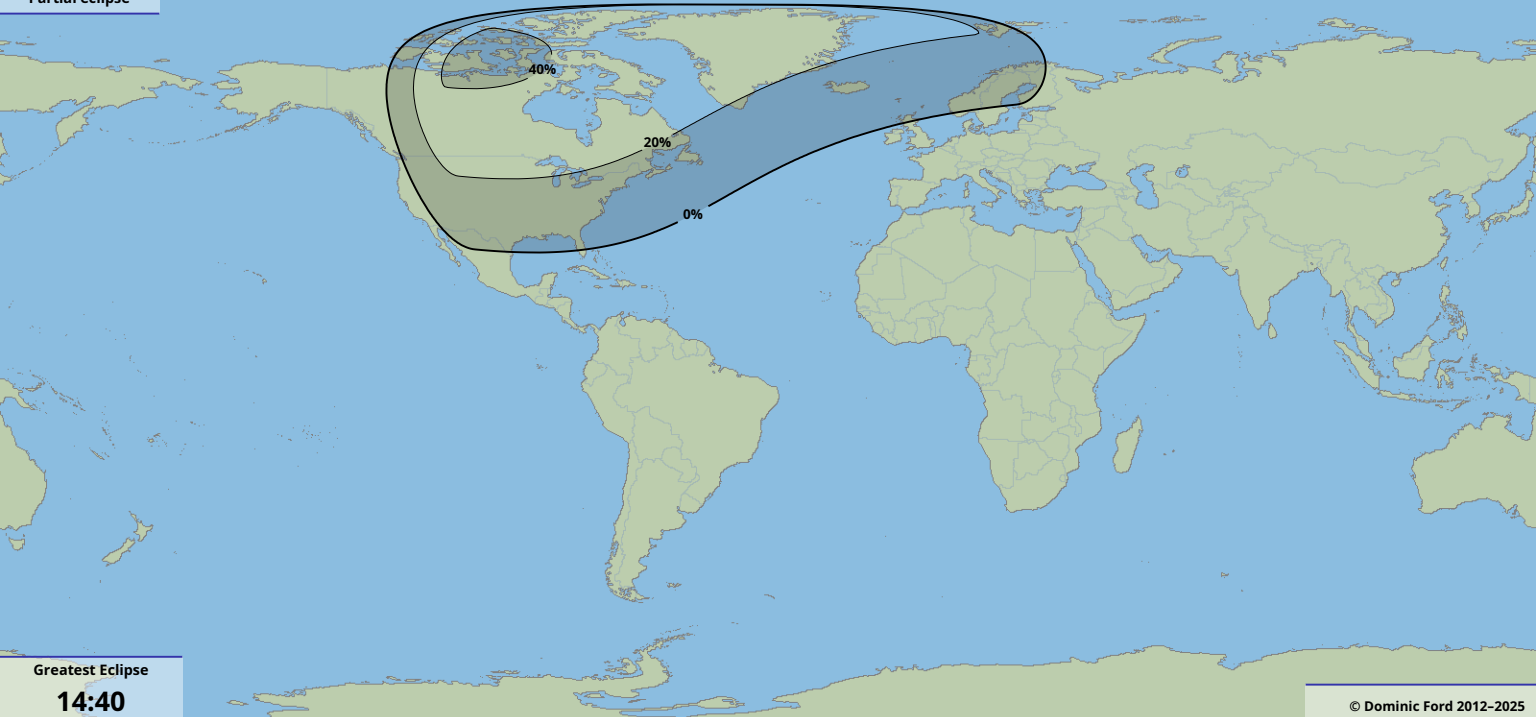

Partial eclipse

Greatest Eclipse

**14:40**

6 Mar 2239 UTC

© Dominic Ford 2012–2025

<https://in-the-sky.org/>