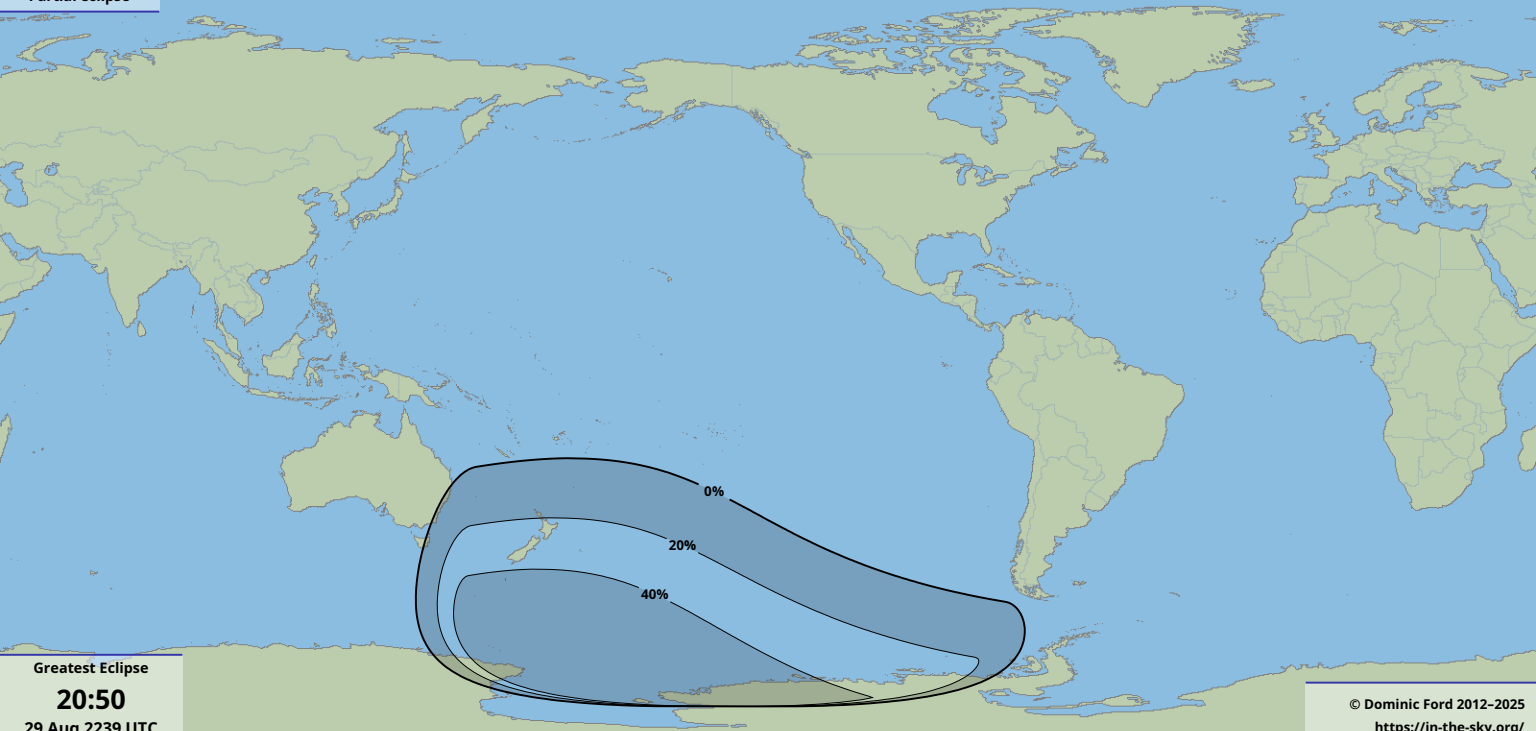

Partial eclipse

Greatest Eclipse

20:50

29 Aug 2239 UTC

© Dominic Ford 2012–2025

<https://in-the-sky.org/>