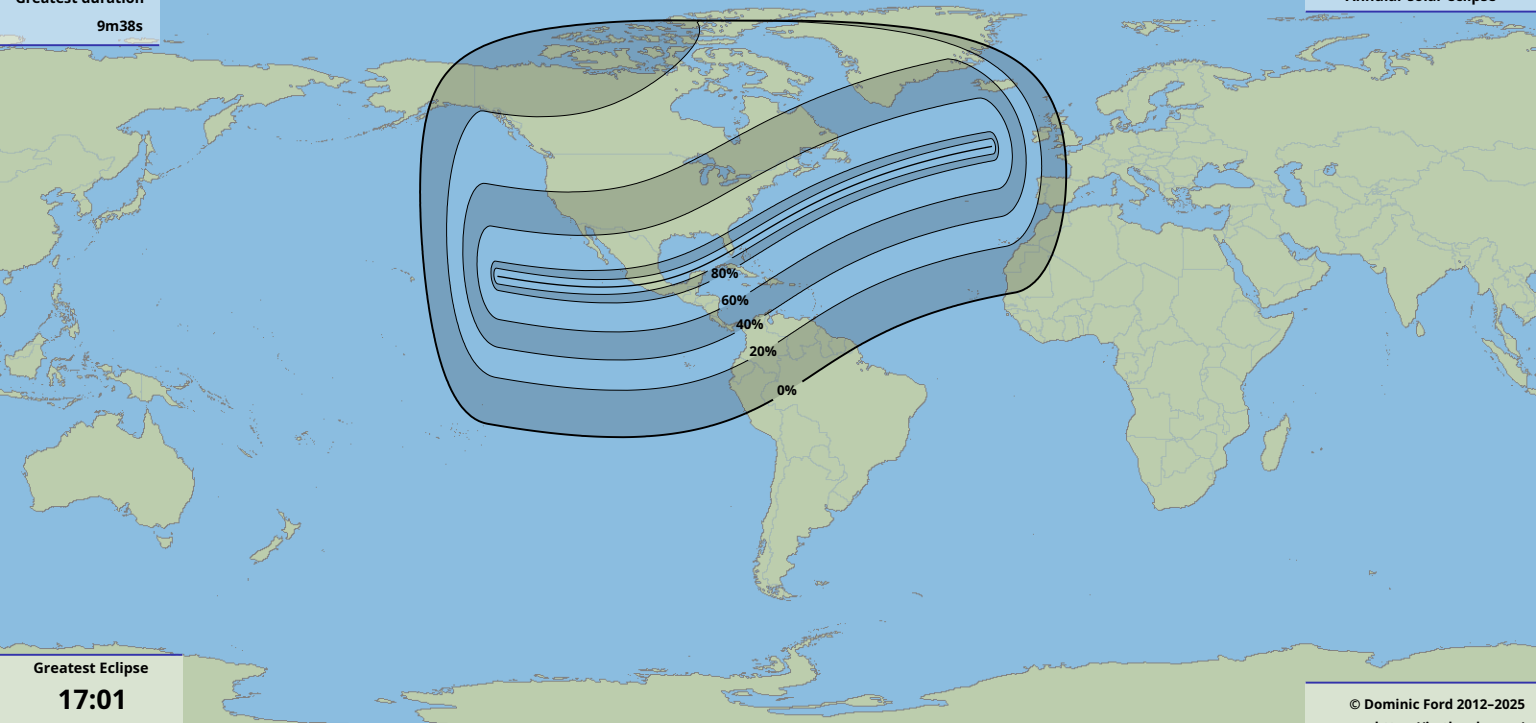

Greatest duration

9m38s

Greatest Eclipse

17:01

23 Feb 2240 UTC