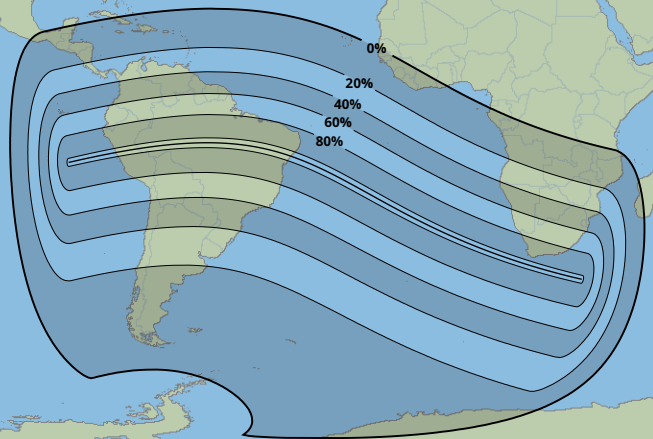

Greatest duration

6m42s

Greatest Eclipse

13:41

18 Aug 2240 UTC