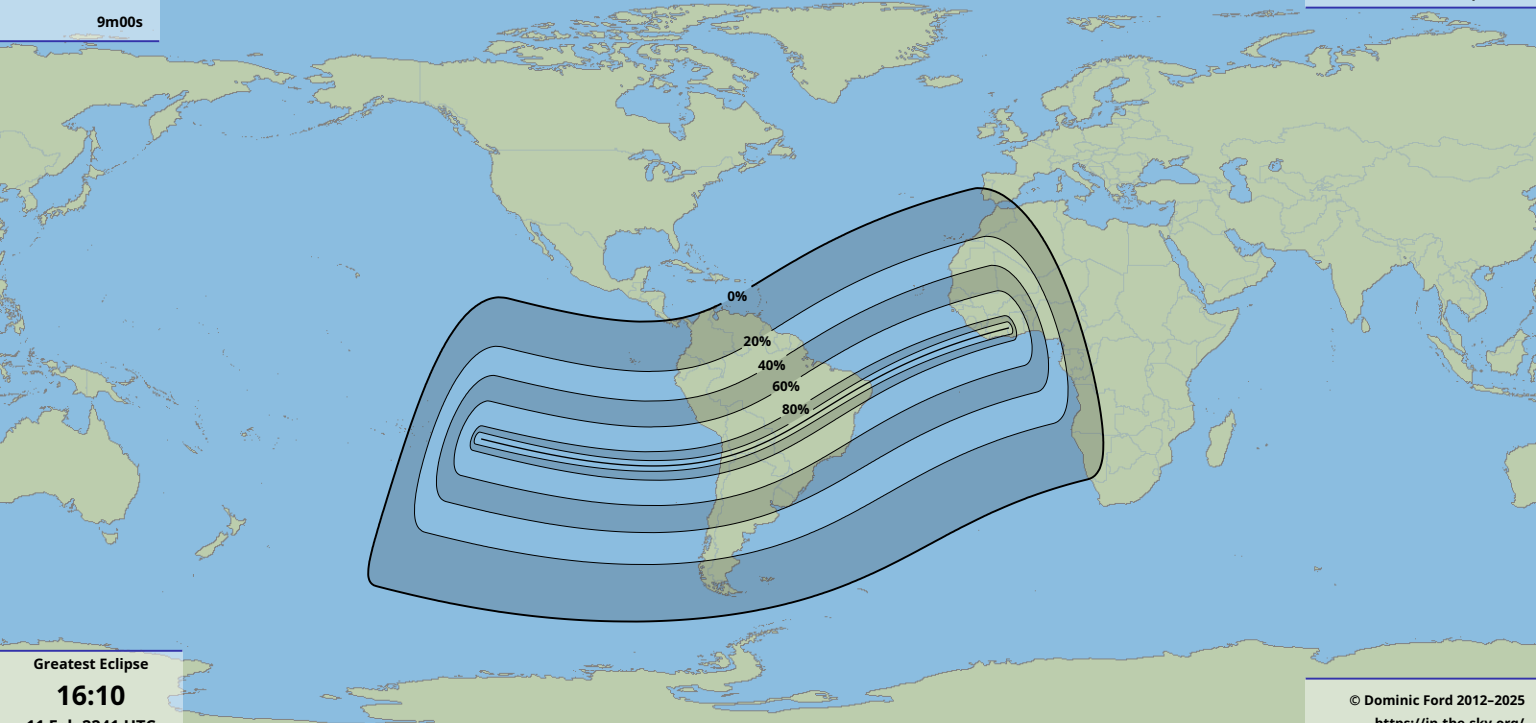

Greatest duration
9m00s

Greatest Eclipse
16:10
11 Feb 2241 UTC