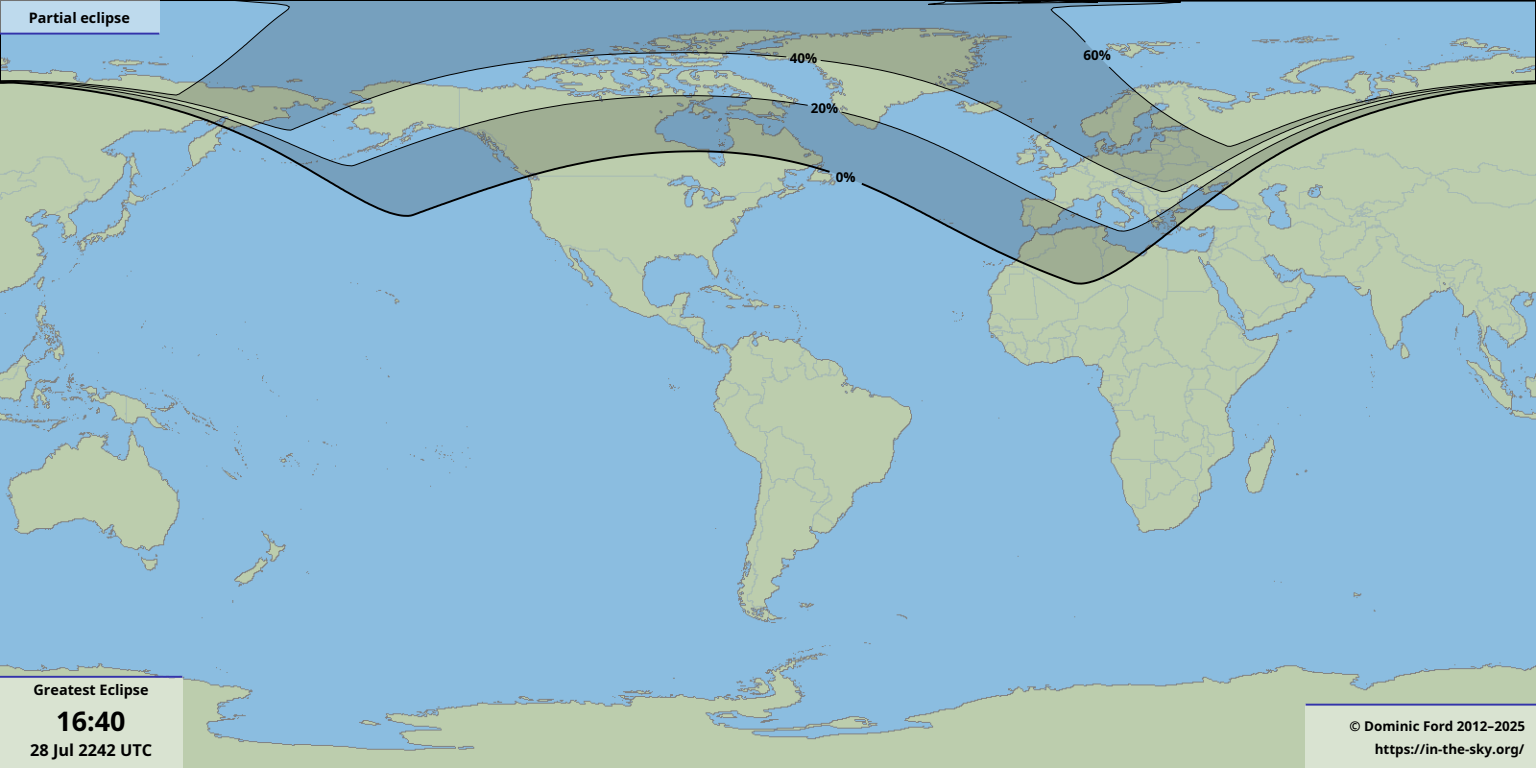

Partial eclipse

Greatest Eclipse

**16:40**

28 Jul 2242 UTC

© Dominic Ford 2012–2025

<https://in-the-sky.org/>