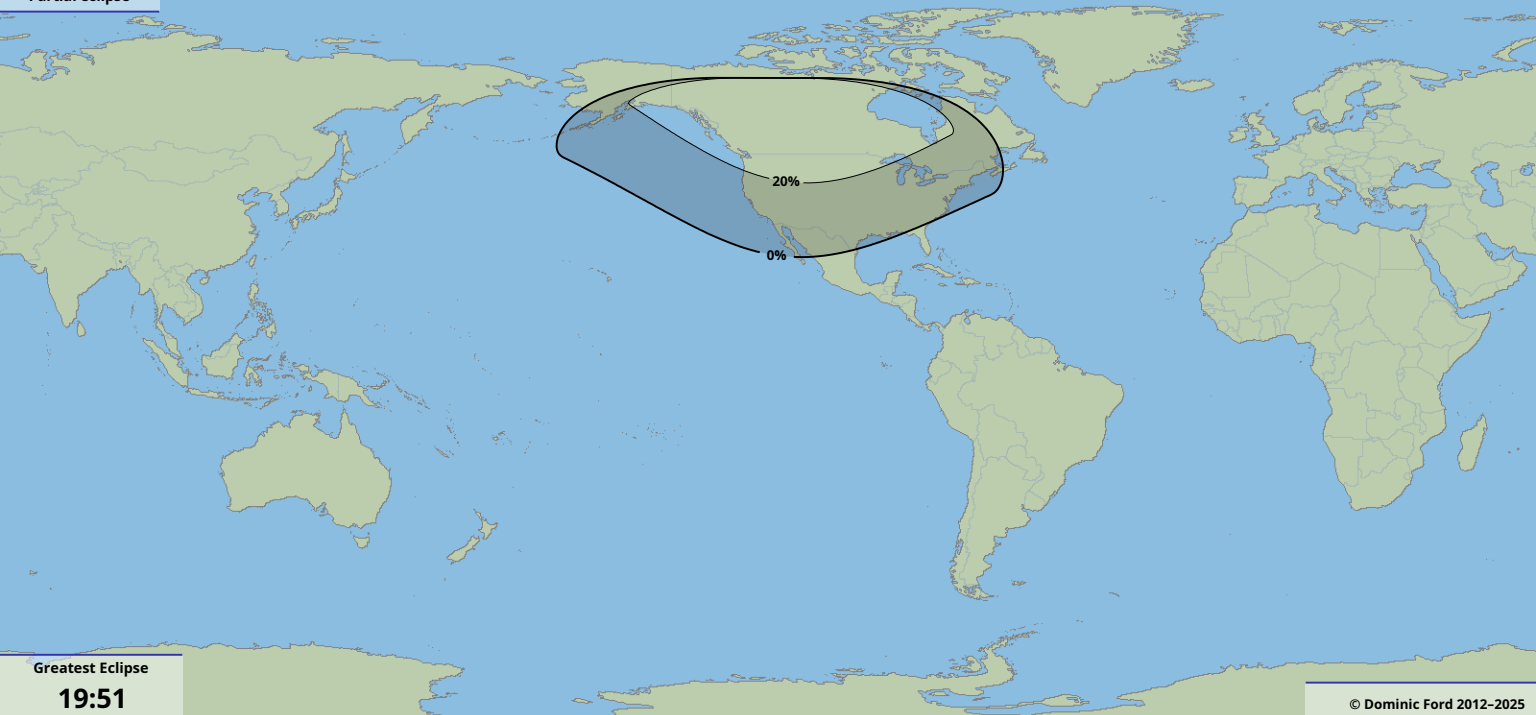

Partial eclipse

Greatest Eclipse

19:51

22 Dec 2242 UTC

© Dominic Ford 2012–2025

<https://in-the-sky.org/>