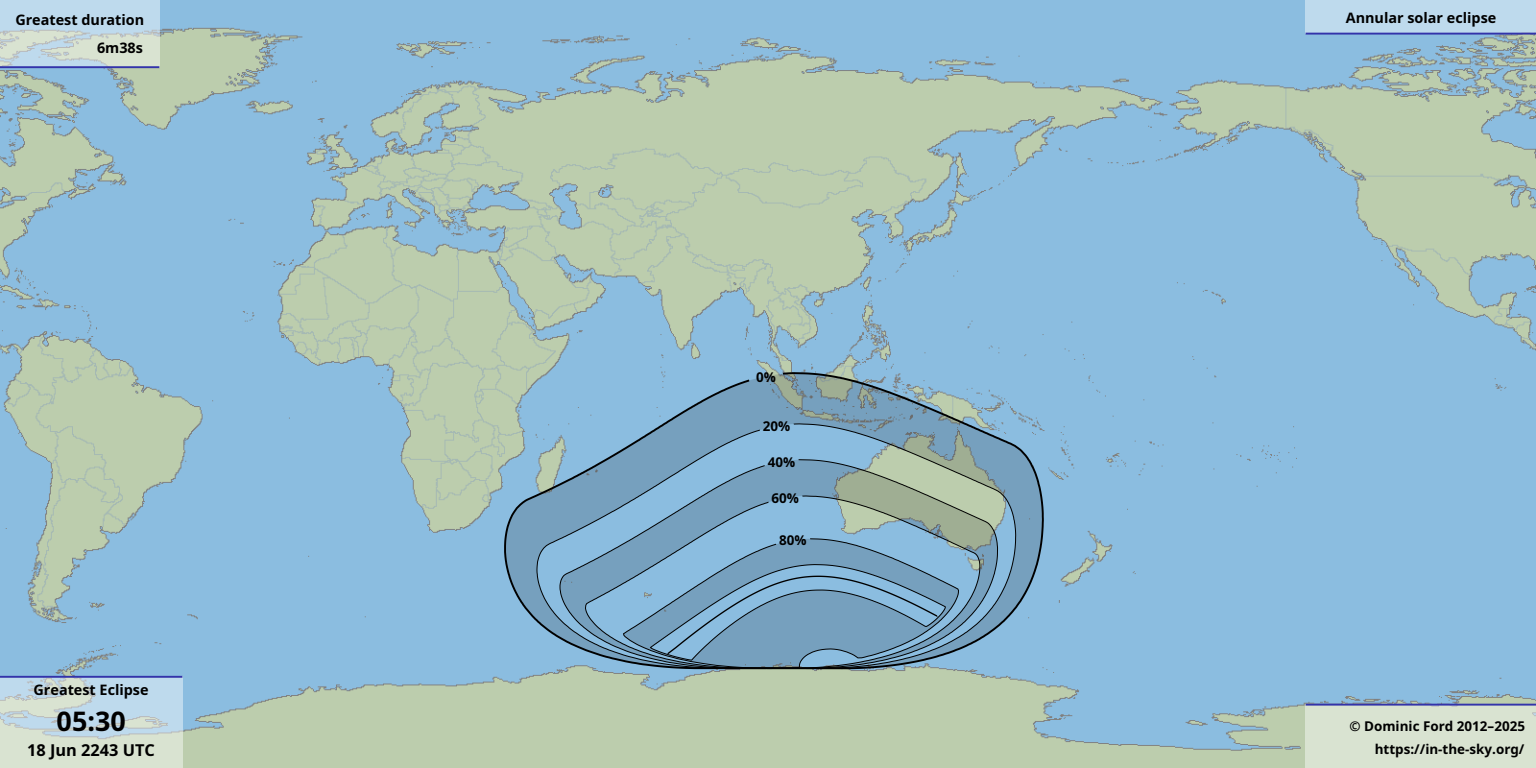

Greatest duration

6m38s

Greatest Eclipse

05:30

18 Jun 2243 UTC