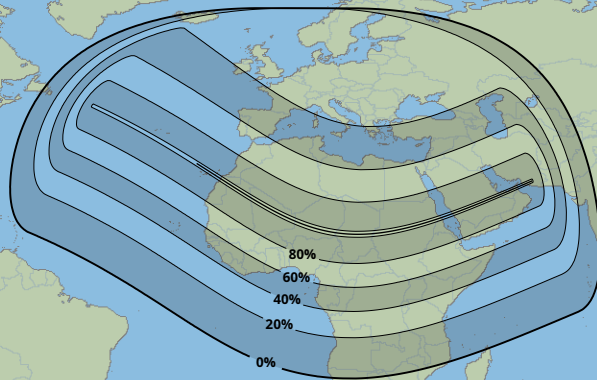

Greatest duration

3m31s

Greatest Eclipse

11:40

12 Dec 2243 UTC