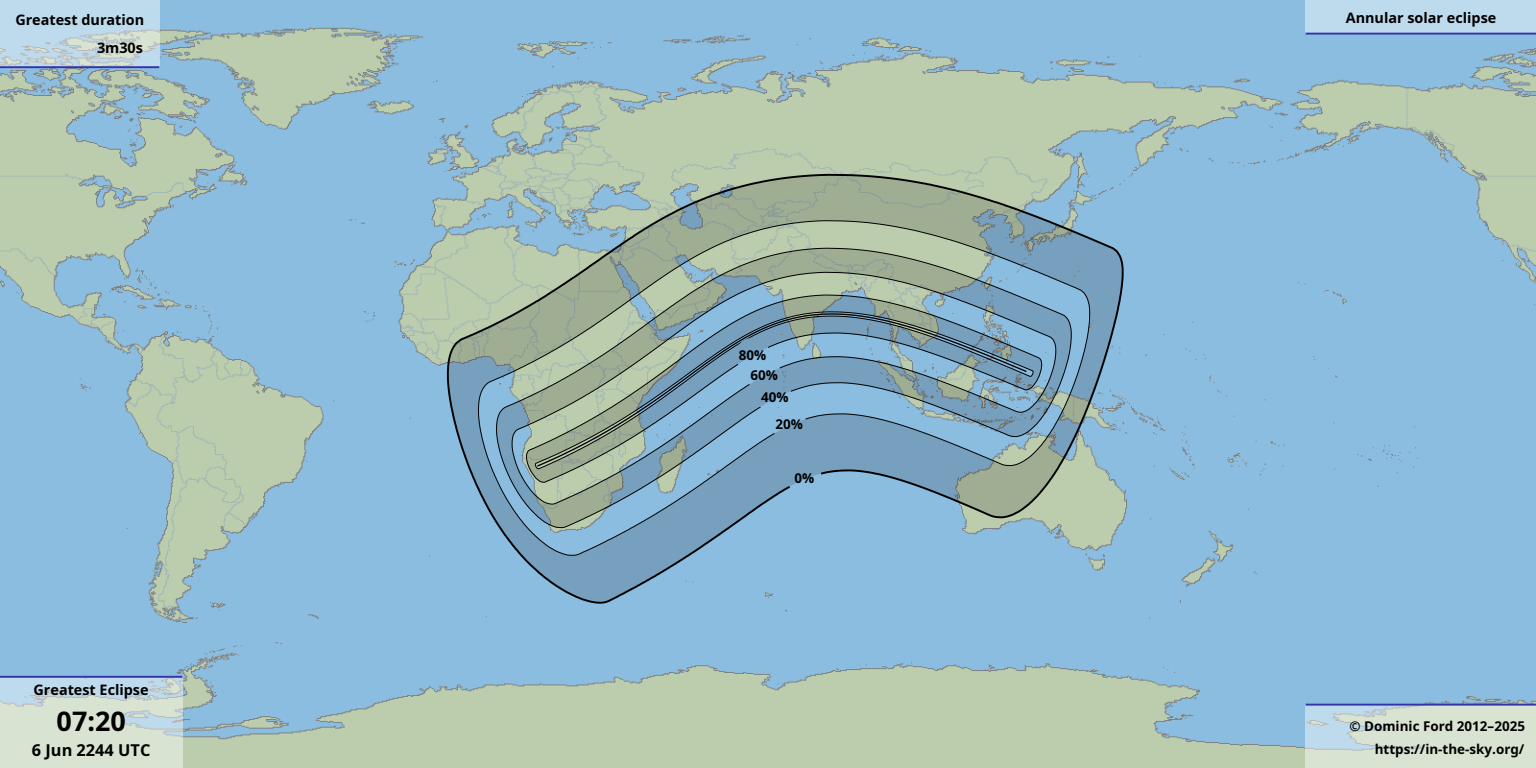

Greatest duration

3m30s

Greatest Eclipse

07:20

6 Jun 2244 UTC