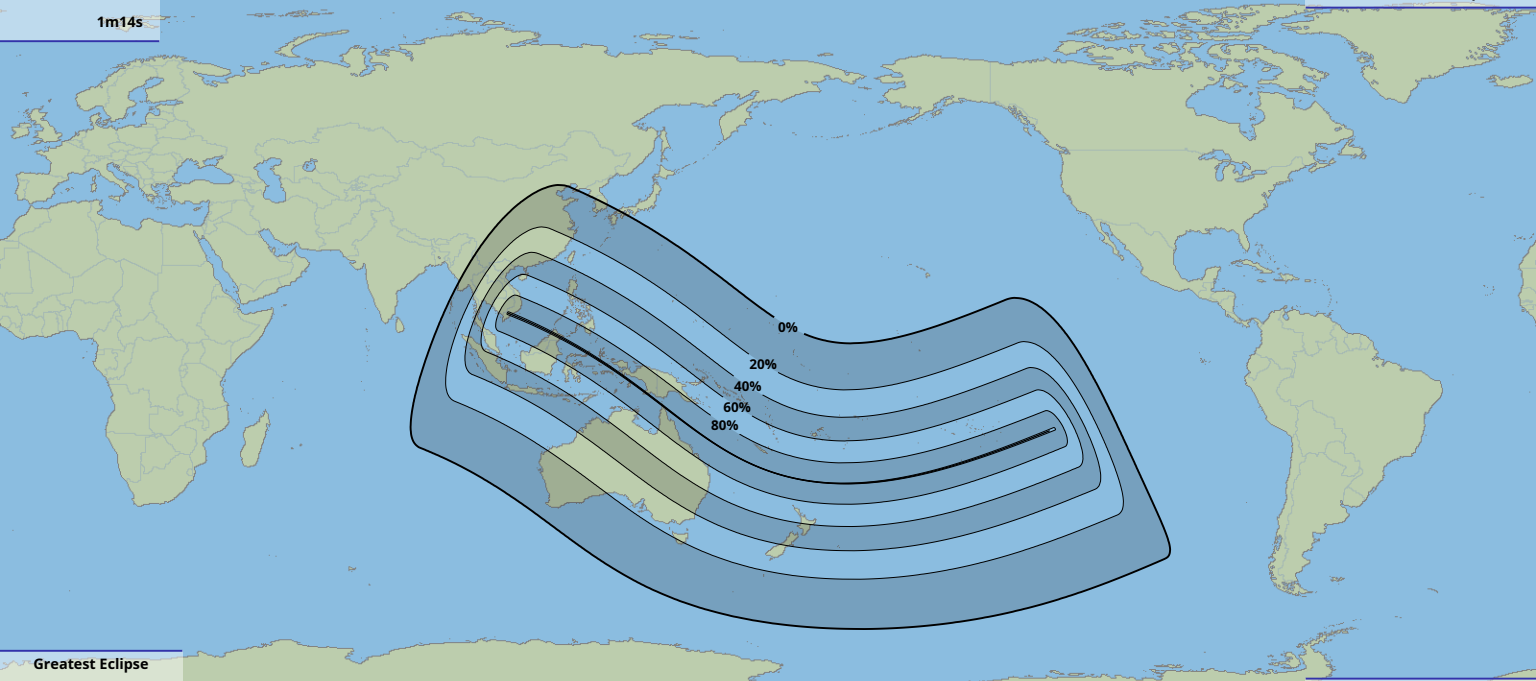

Greatest duration

1m14s

Greatest Eclipse

00:40

1 Dec 2244 UTC