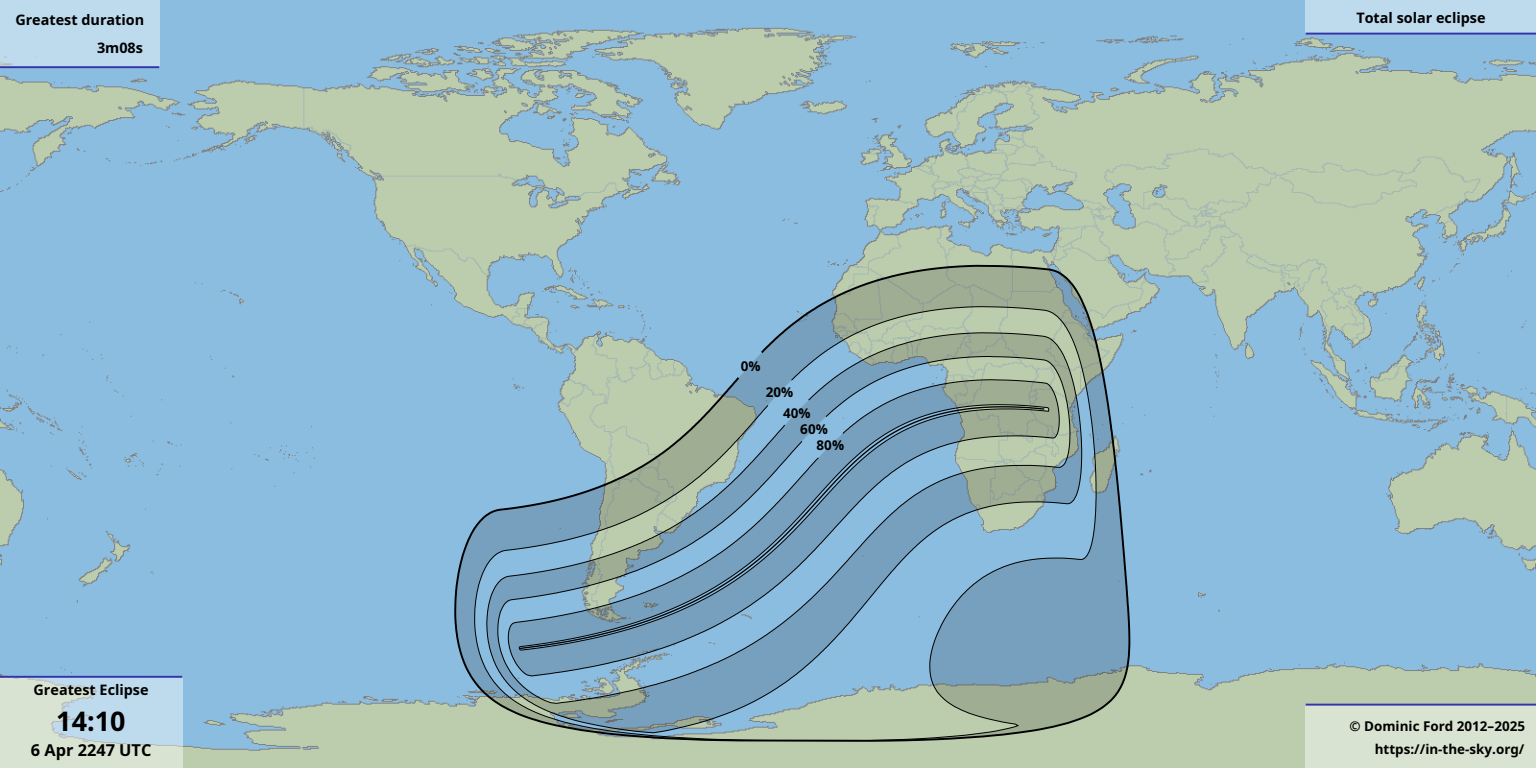

Greatest duration
3m08s

Greatest Eclipse

14:10

6 Apr 2247 UTC