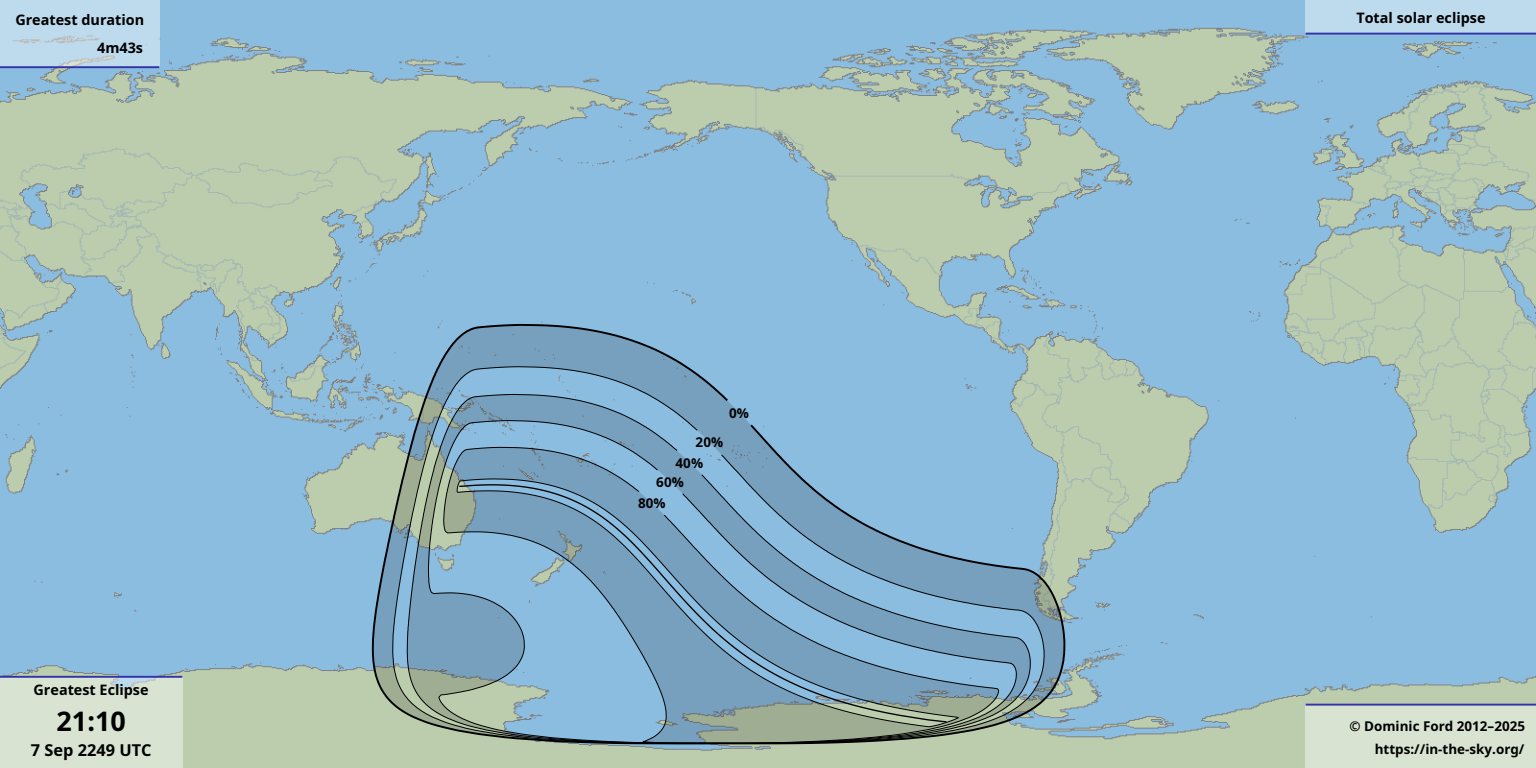

Greatest duration

4m43s

Greatest Eclipse

**21:10**

7 Sep 2249 UTC