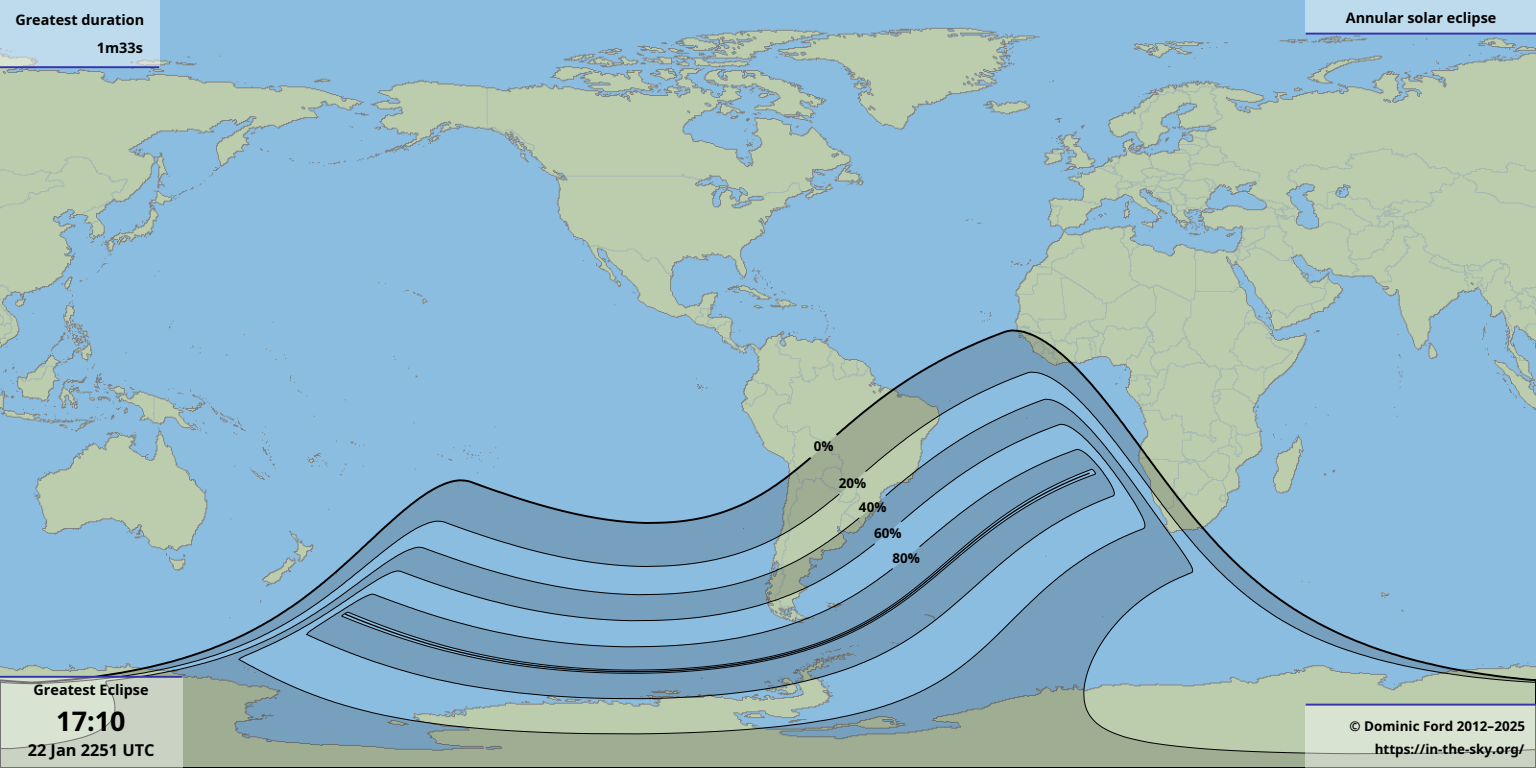

Greatest duration
1m33s

Greatest Eclipse
17:10
22 Jan 2251 UTC