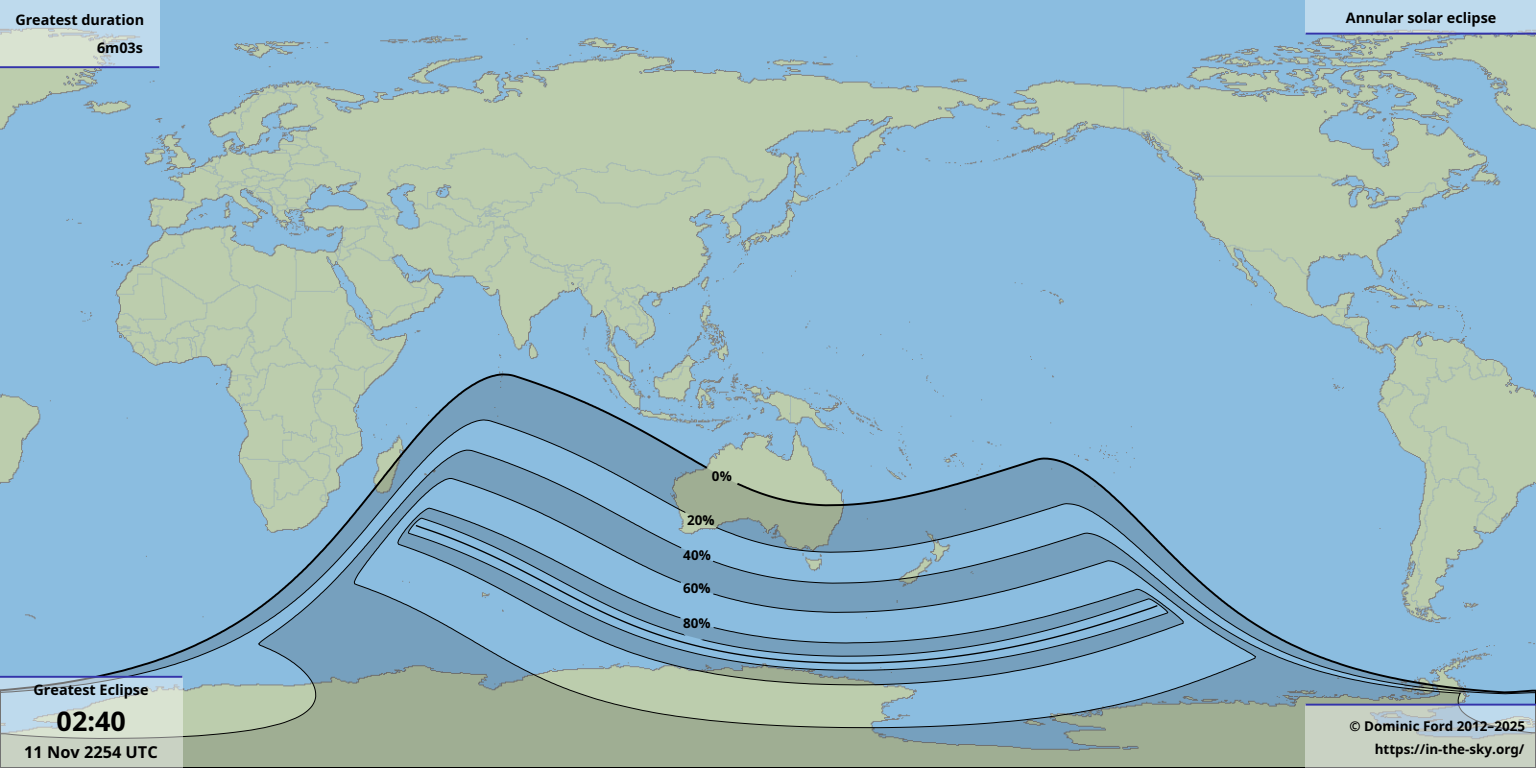

Greatest duration

6m03s

Greatest Eclipse

02:40

11 Nov 2254 UTC