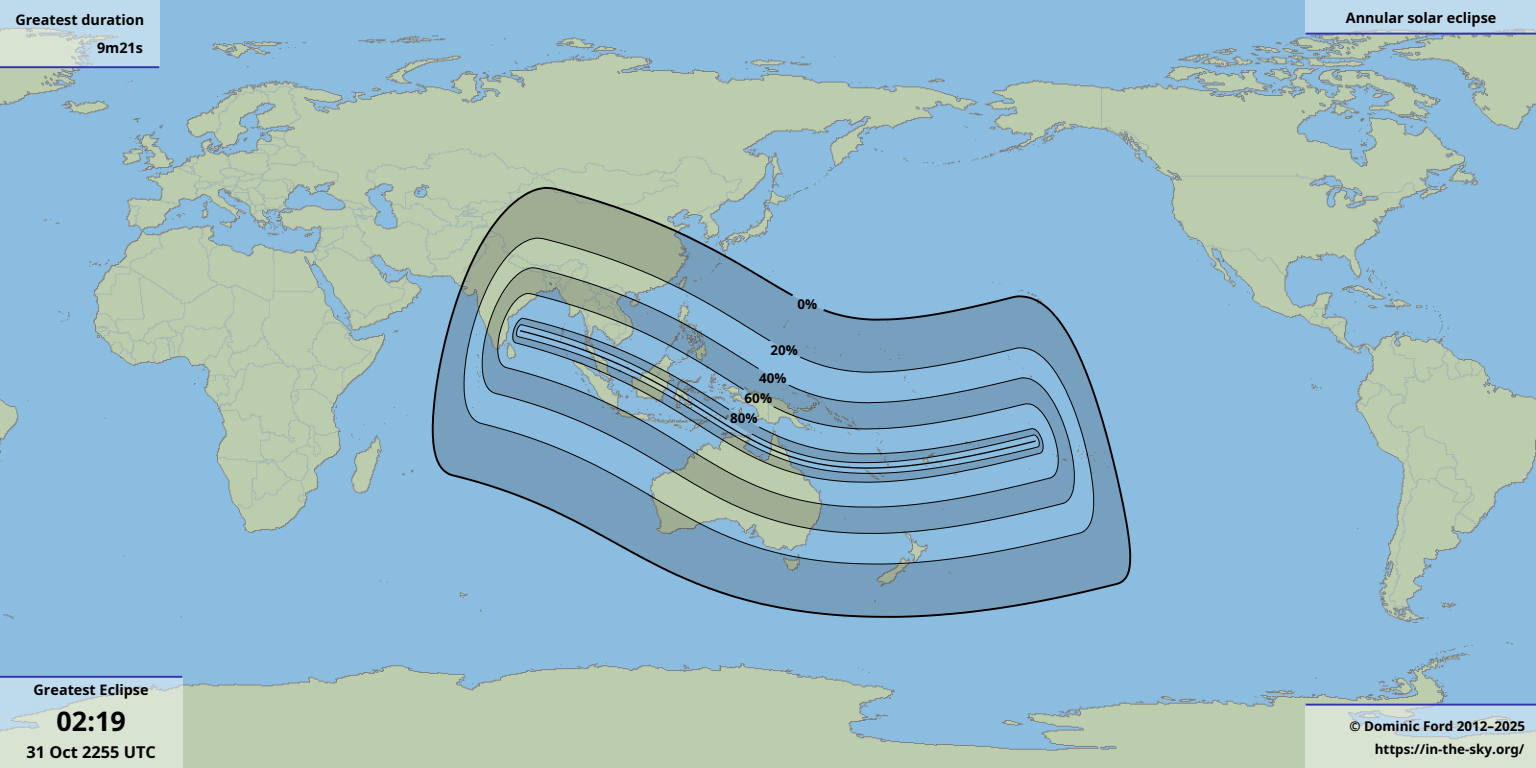

Greatest duration  
9m21s

Greatest Eclipse

**02:19**

31 Oct 2255 UTC