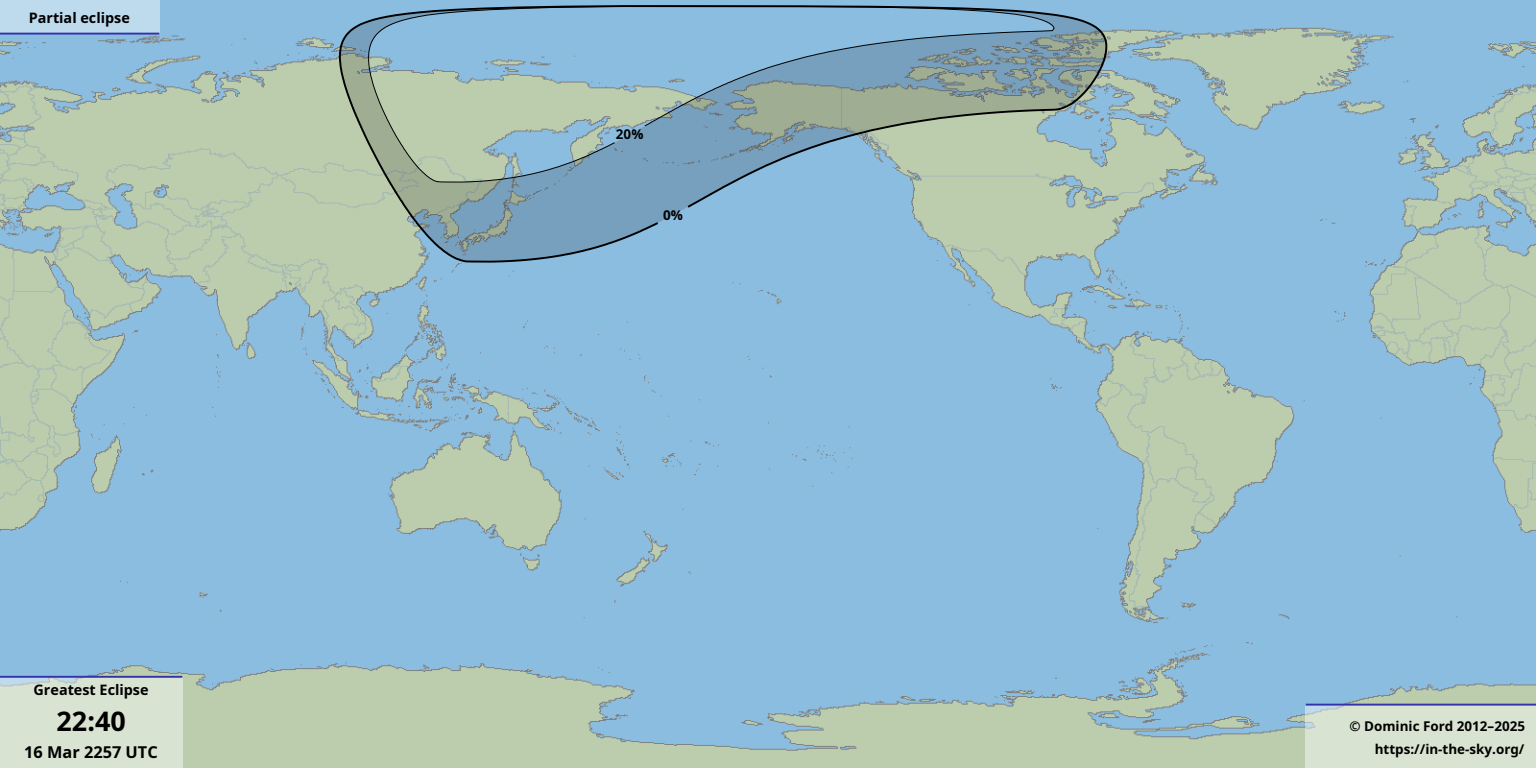

Partial eclipse

20%

0%

Greatest Eclipse

22:40

16 Mar 2257 UTC

© Dominic Ford 2012–2025

<https://in-the-sky.org/>