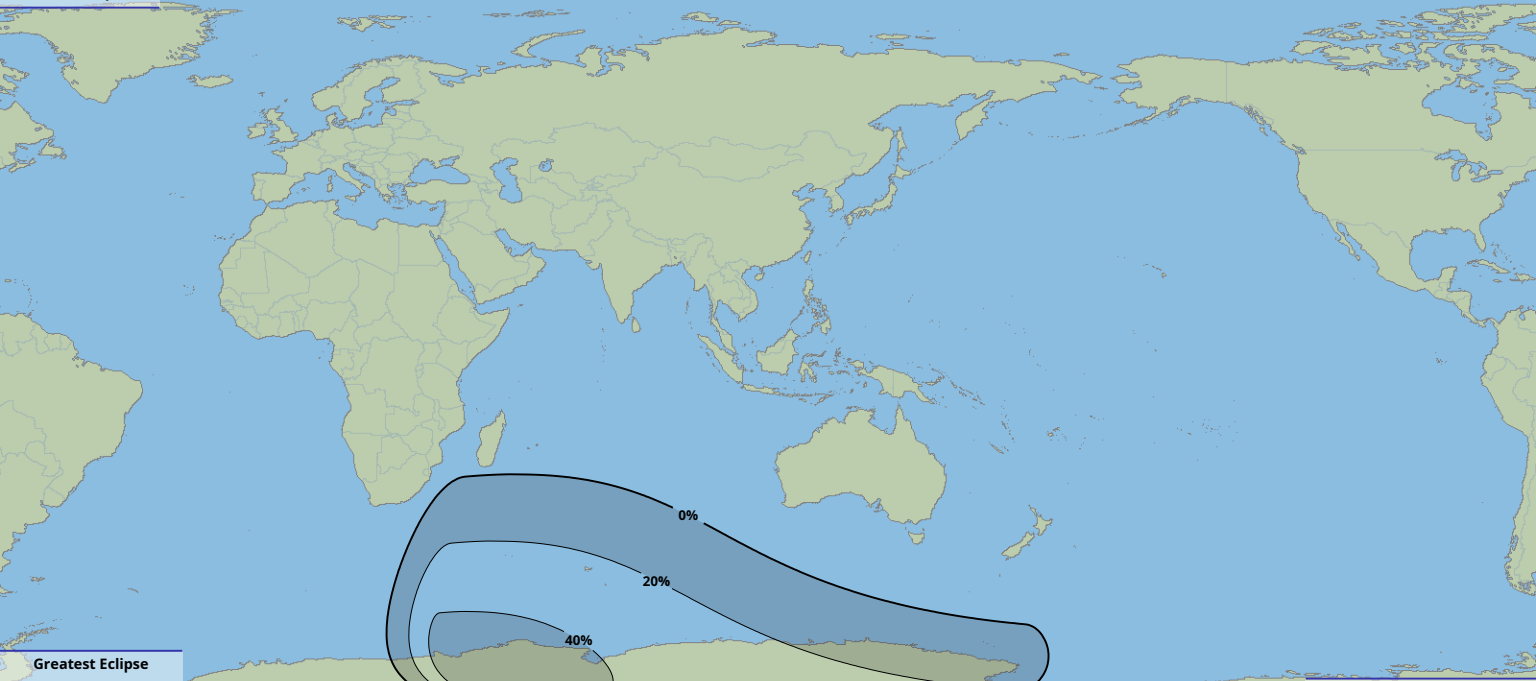

Partial eclipse

Greatest Eclipse

04:30

9 Sep 2257 UTC

© Dominic Ford 2012-2025

<https://in-the-sky.org/>