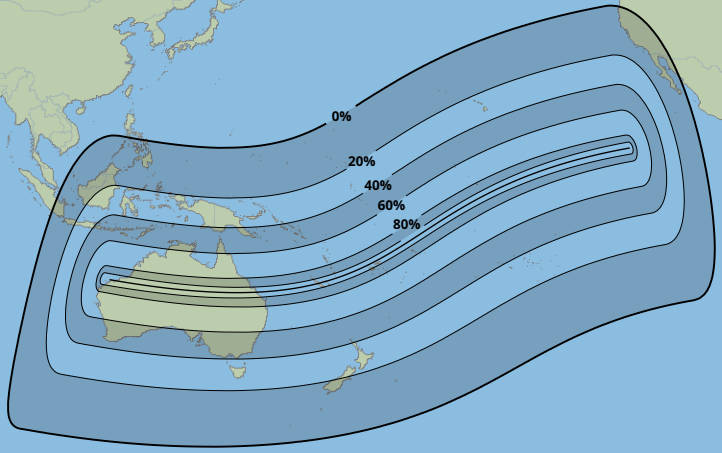

Greatest duration

8m33s

Greatest Eclipse

00:10

23 Feb 2259 UTC