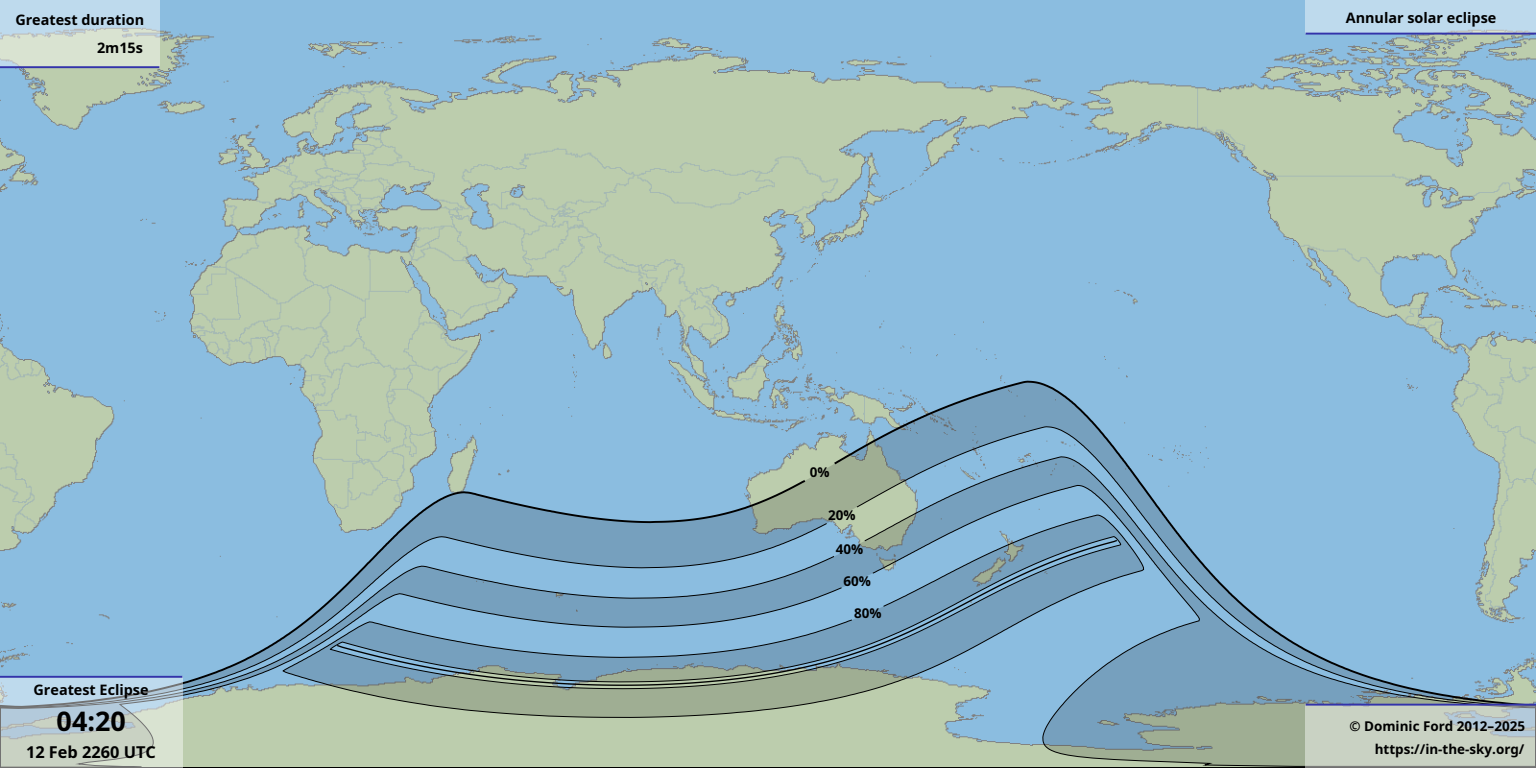

Greatest duration

2m15s

Greatest Eclipse

04:20

12 Feb 2260 UTC