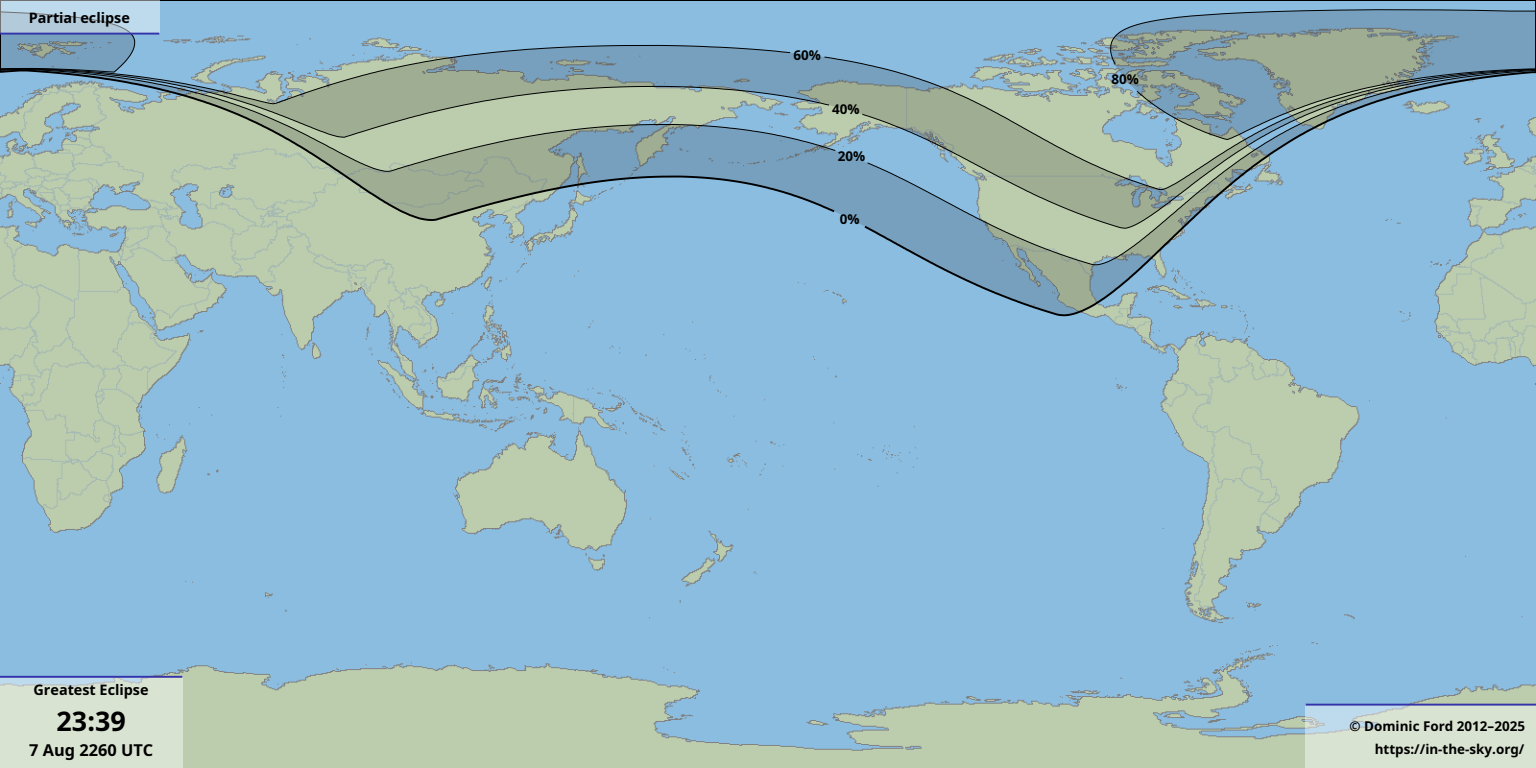

Partial eclipse

Greatest Eclipse

**23:39**

7 Aug 2260 UTC

© Dominic Ford 2012–2025

<https://in-the-sky.org/>