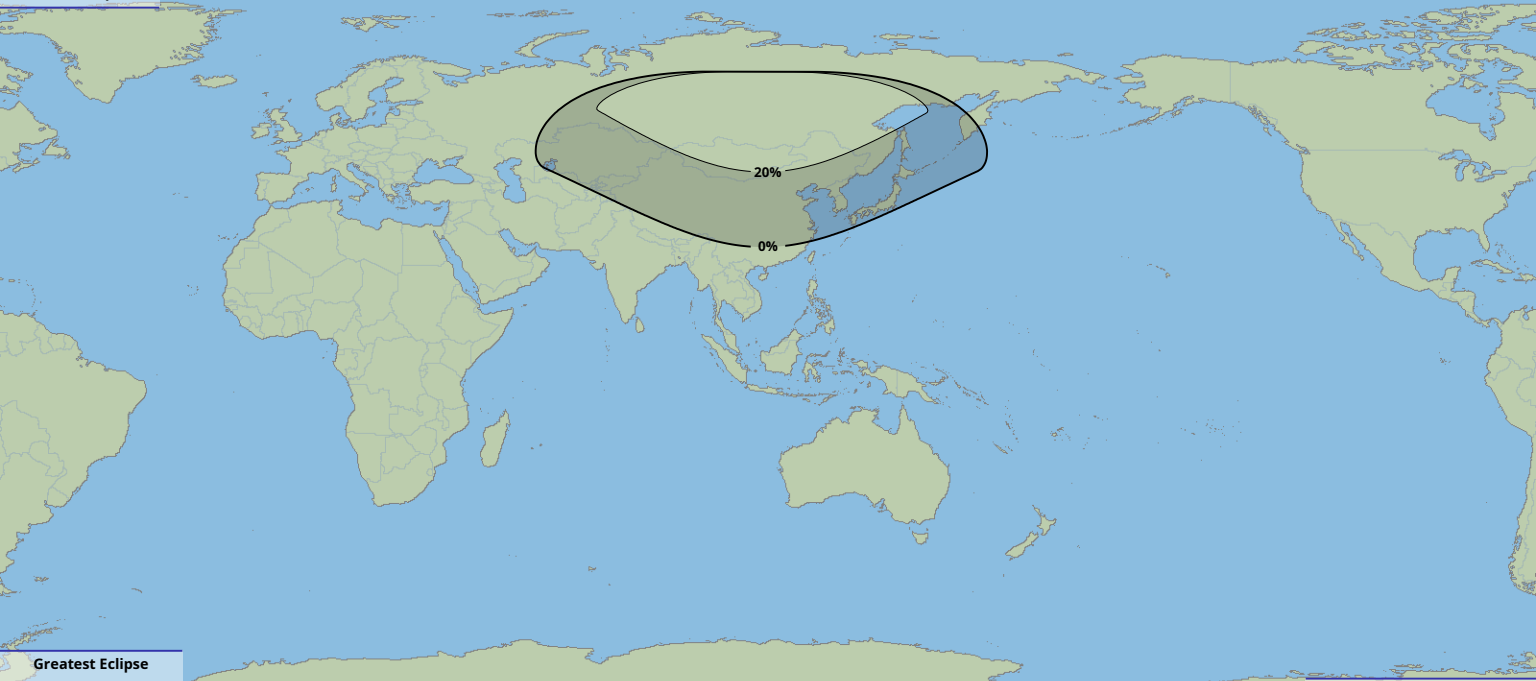

Partial eclipse

20%

0%

Greatest Eclipse

04:40

2 Jan 2261 UTC

© Dominic Ford 2012-2025

<https://in-the-sky.org/>