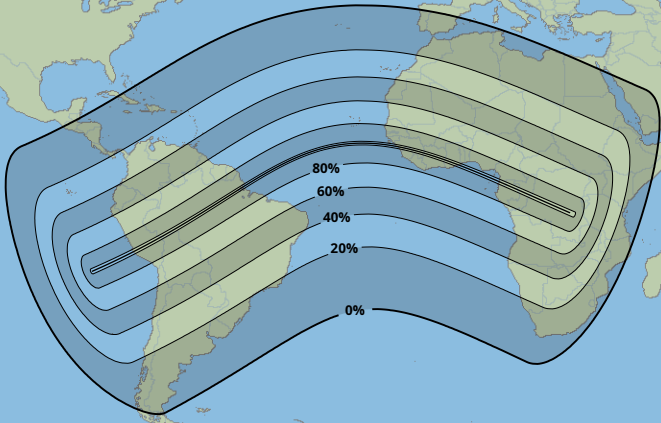

Greatest duration  
3m05s

Greatest Eclipse  
**14:00**  
17 Jun 2262 UTC