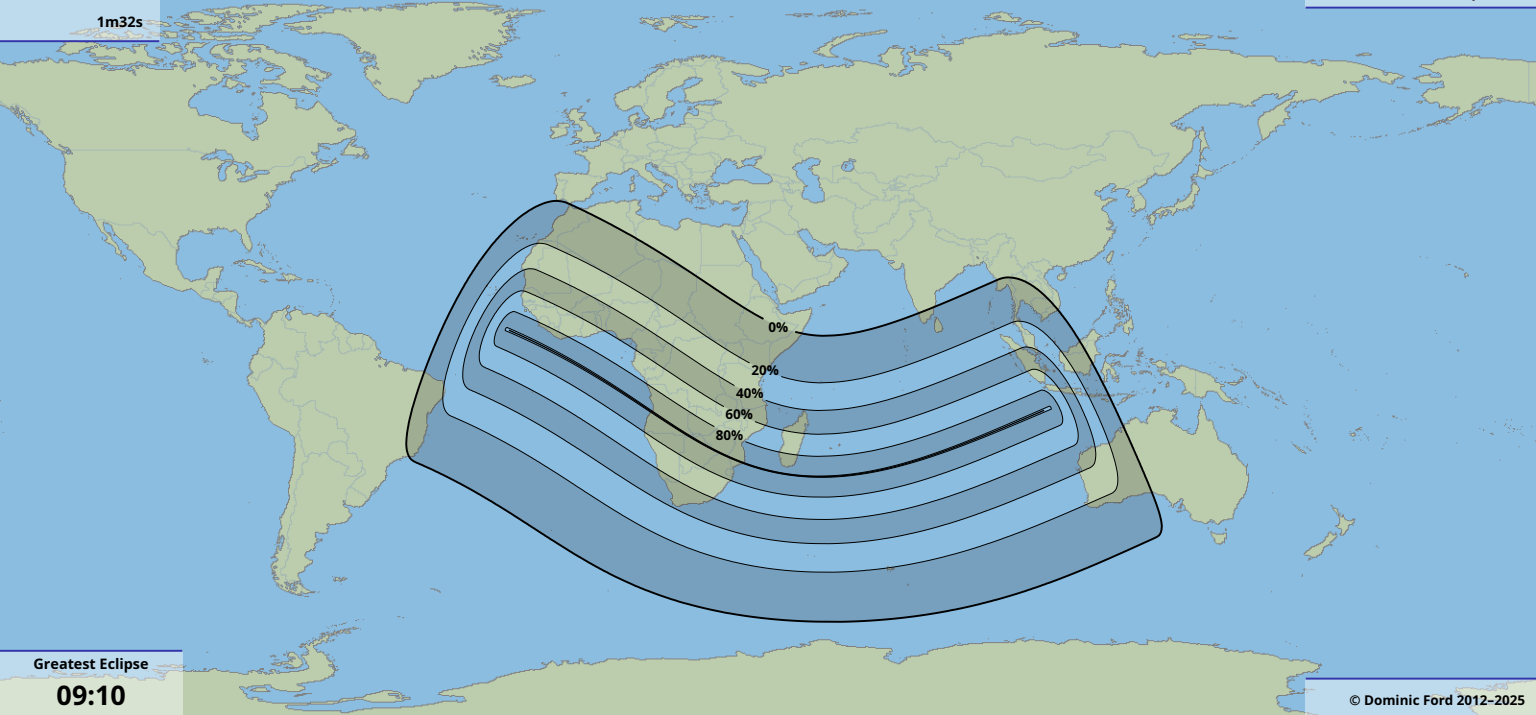

Greatest duration

1m32s

Greatest Eclipse

09:10

12 Dec 2262 UTC