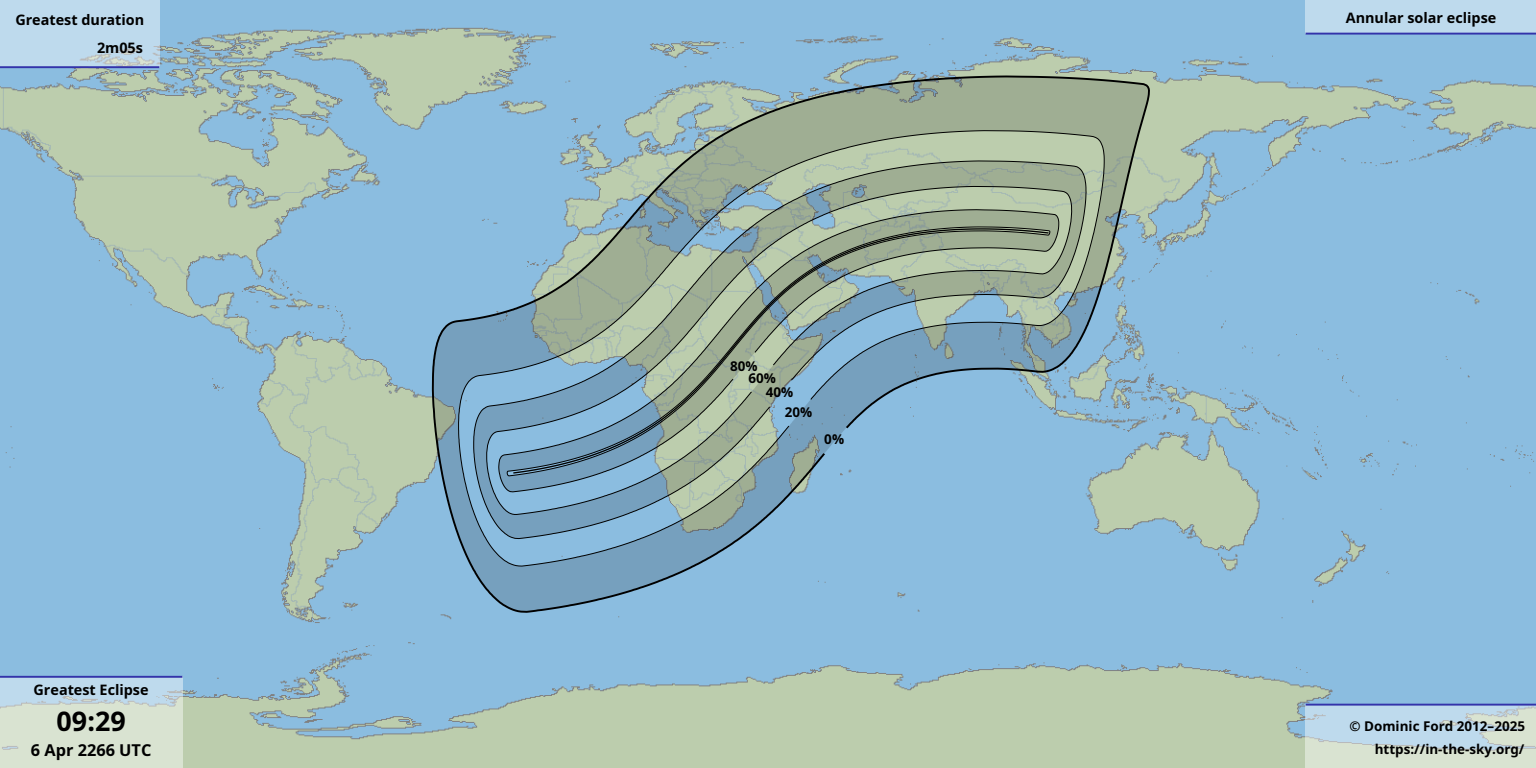

Greatest duration
2m05s

Greatest Eclipse
09:29
6 Apr 2266 UTC