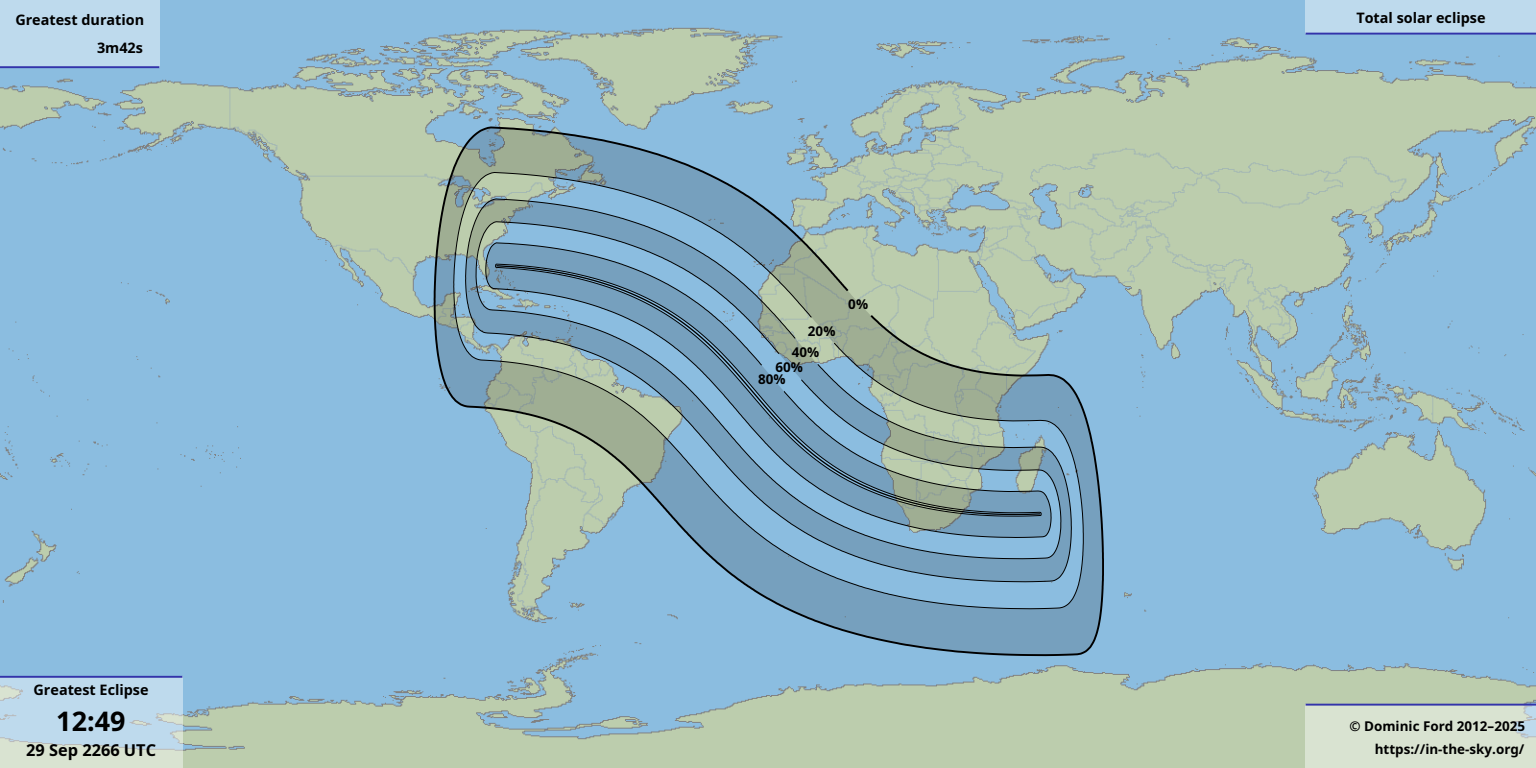

Greatest duration  
3m42s

Greatest Eclipse

12:49

29 Sep 2266 UTC