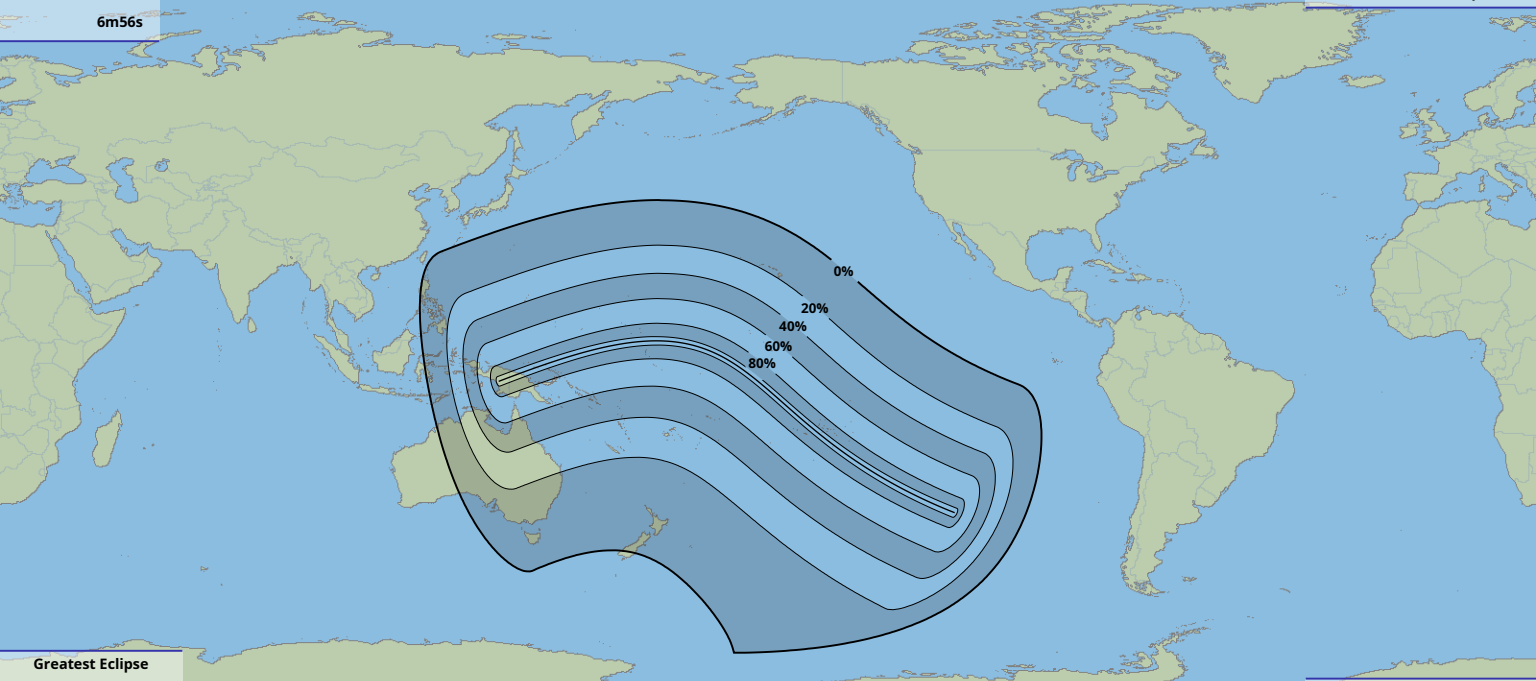

Greatest duration

6m56s

Greatest Eclipse

22:39

18 Jul 2270 UTC