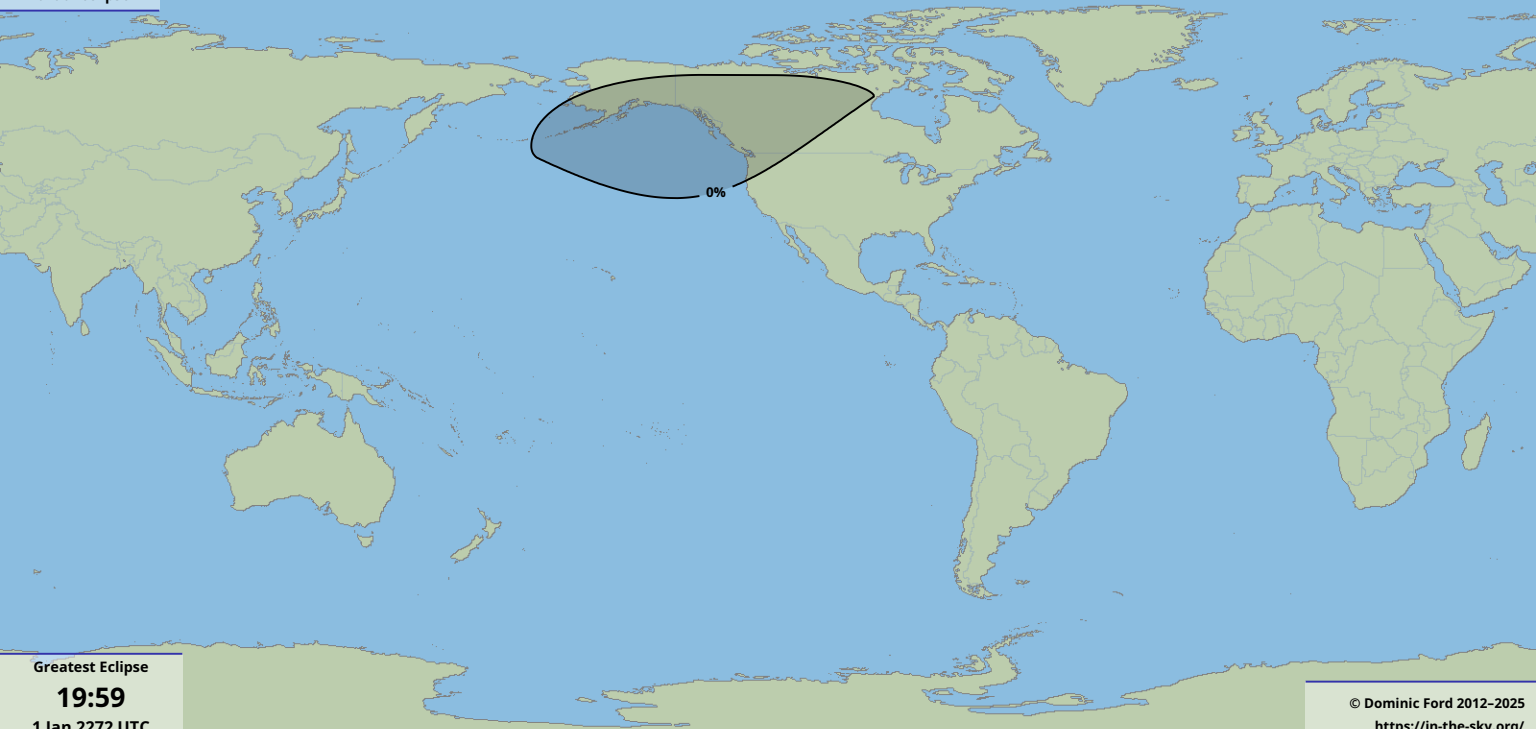

Partial eclipse

Greatest Eclipse

**19:59**

1 Jan 2272 UTC

© Dominic Ford 2012–2025

<https://in-the-sky.org/>