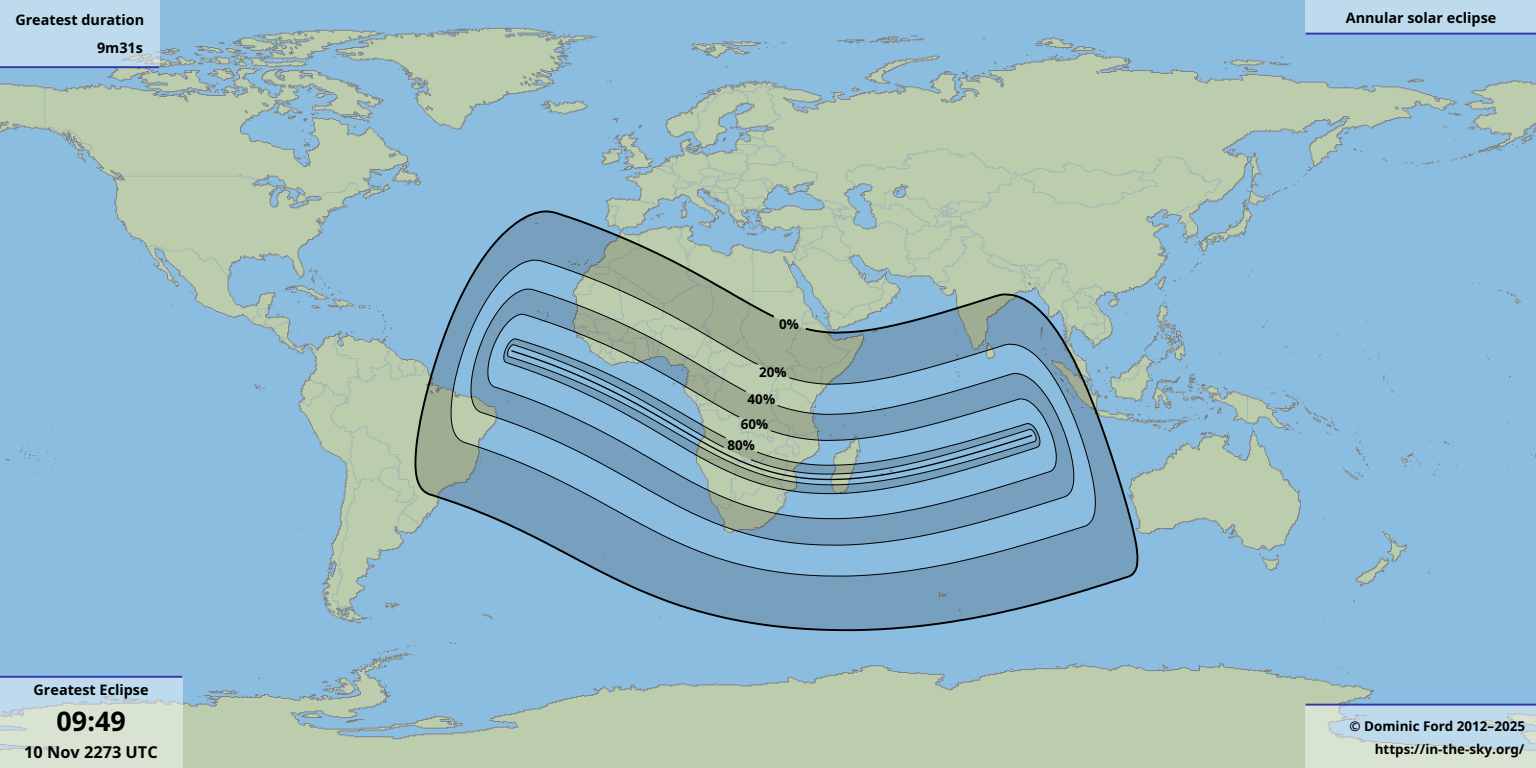

Greatest duration

9m31s

Greatest Eclipse

09:49

10 Nov 2273 UTC