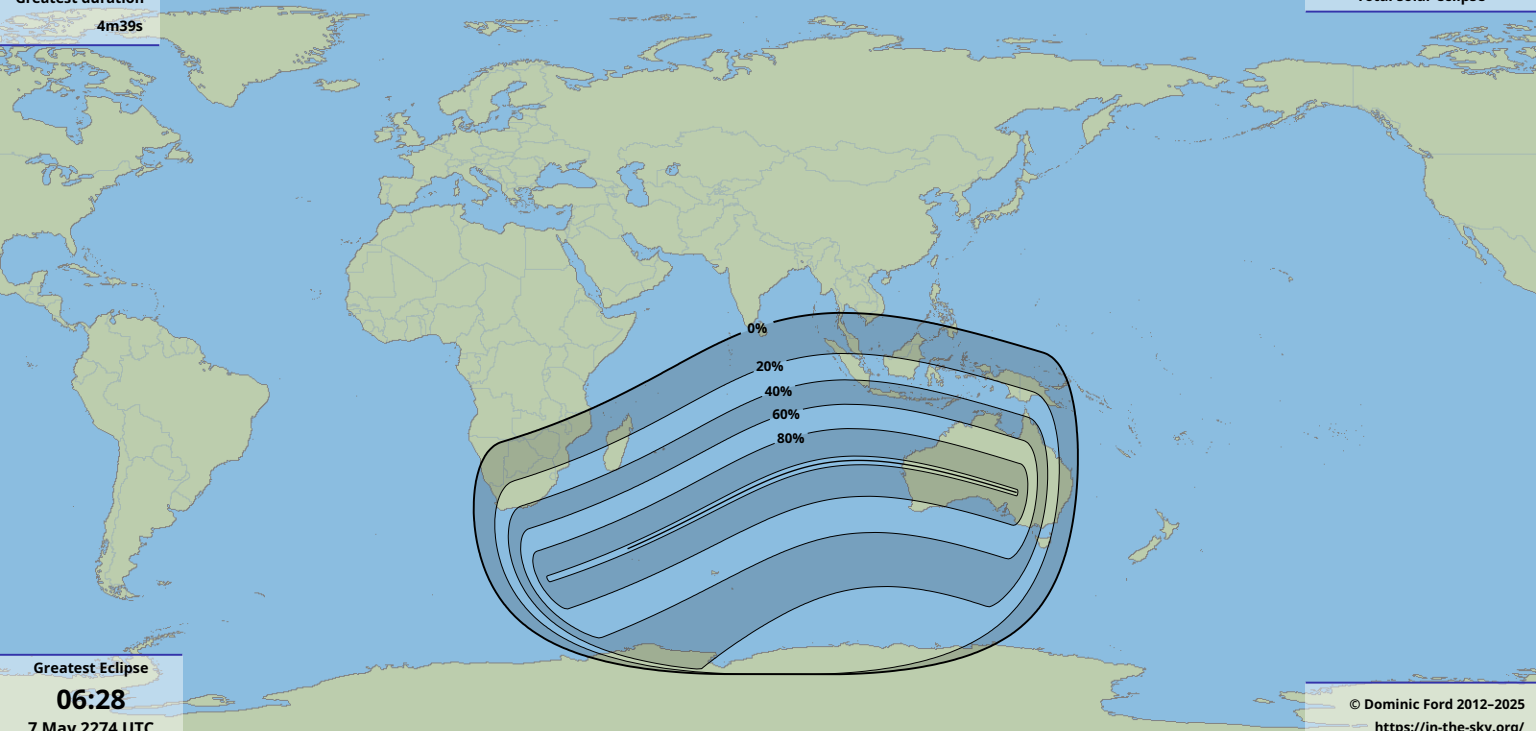

Greatest duration

4m39s

Greatest Eclipse

06:28

7 May 2274 UTC