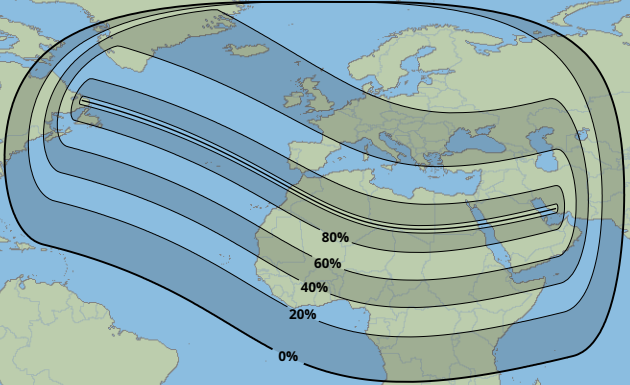

Greatest duration
4m05s

Greatest Eclipse
12:09
30 Oct 2274 UTC