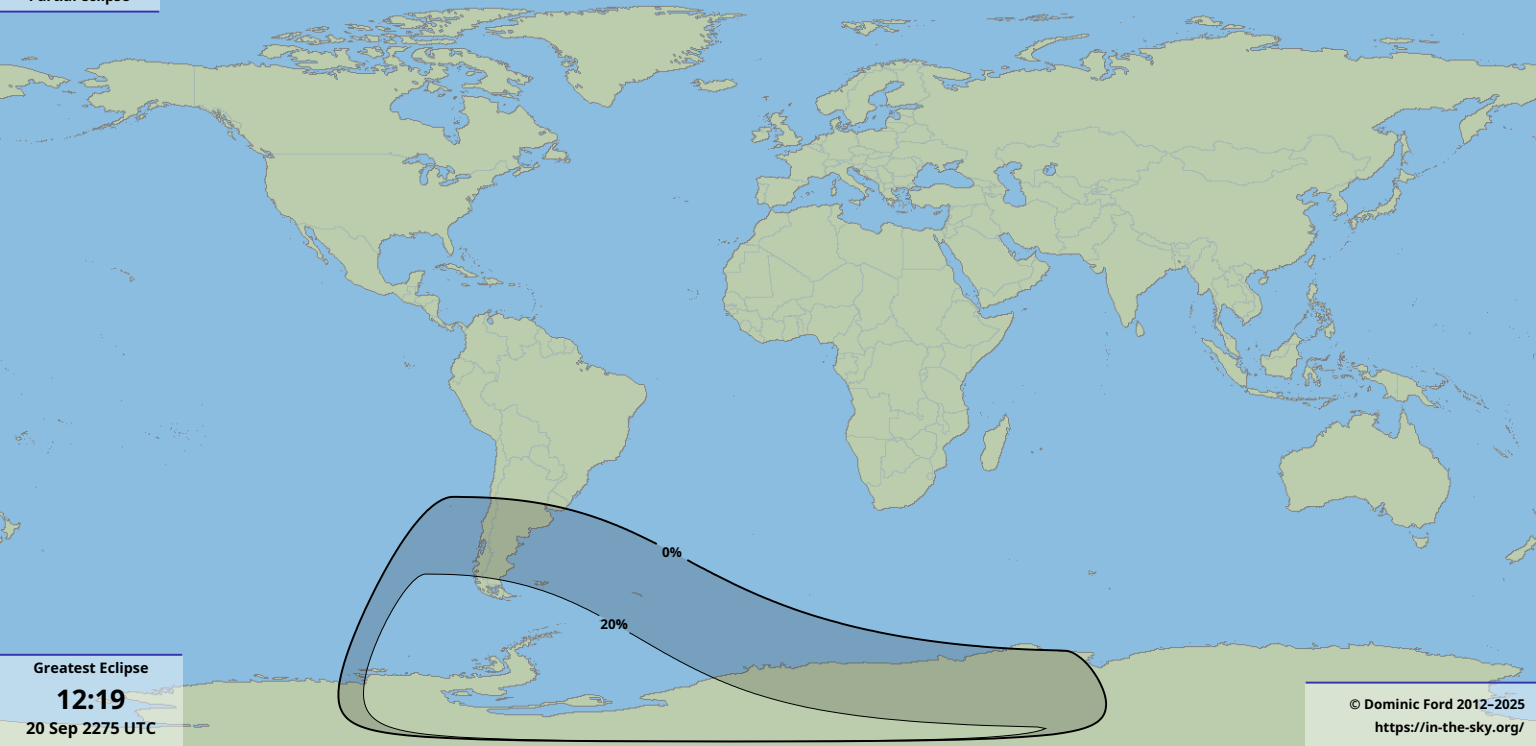

Partial eclipse

Greatest Eclipse

12:19

20 Sep 2275 UTC

© Dominic Ford 2012–2025

<https://in-the-sky.org/>