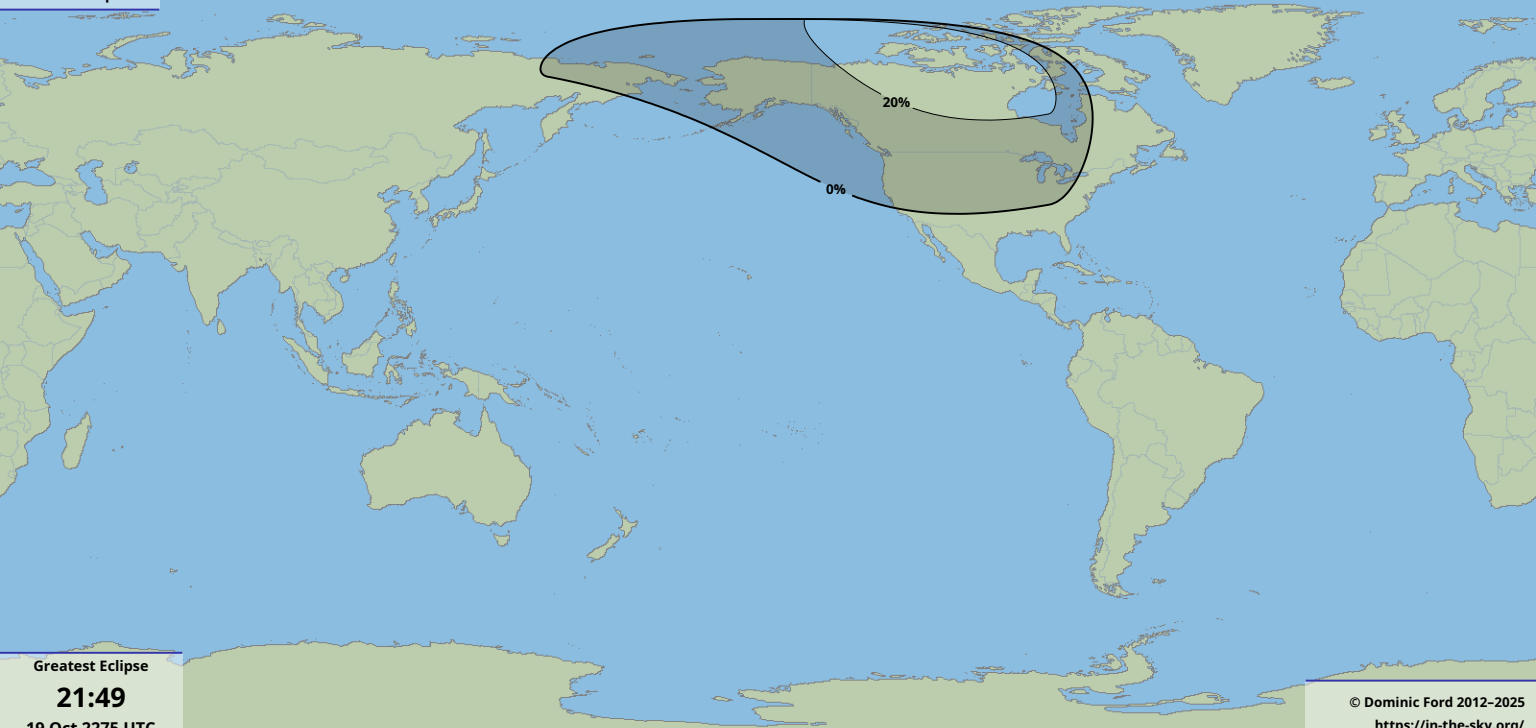

Partial eclipse

20%

0%

Greatest Eclipse

**21:49**

19 Oct 2275 UTC

© Dominic Ford 2012–2025

<https://in-the-sky.org/>