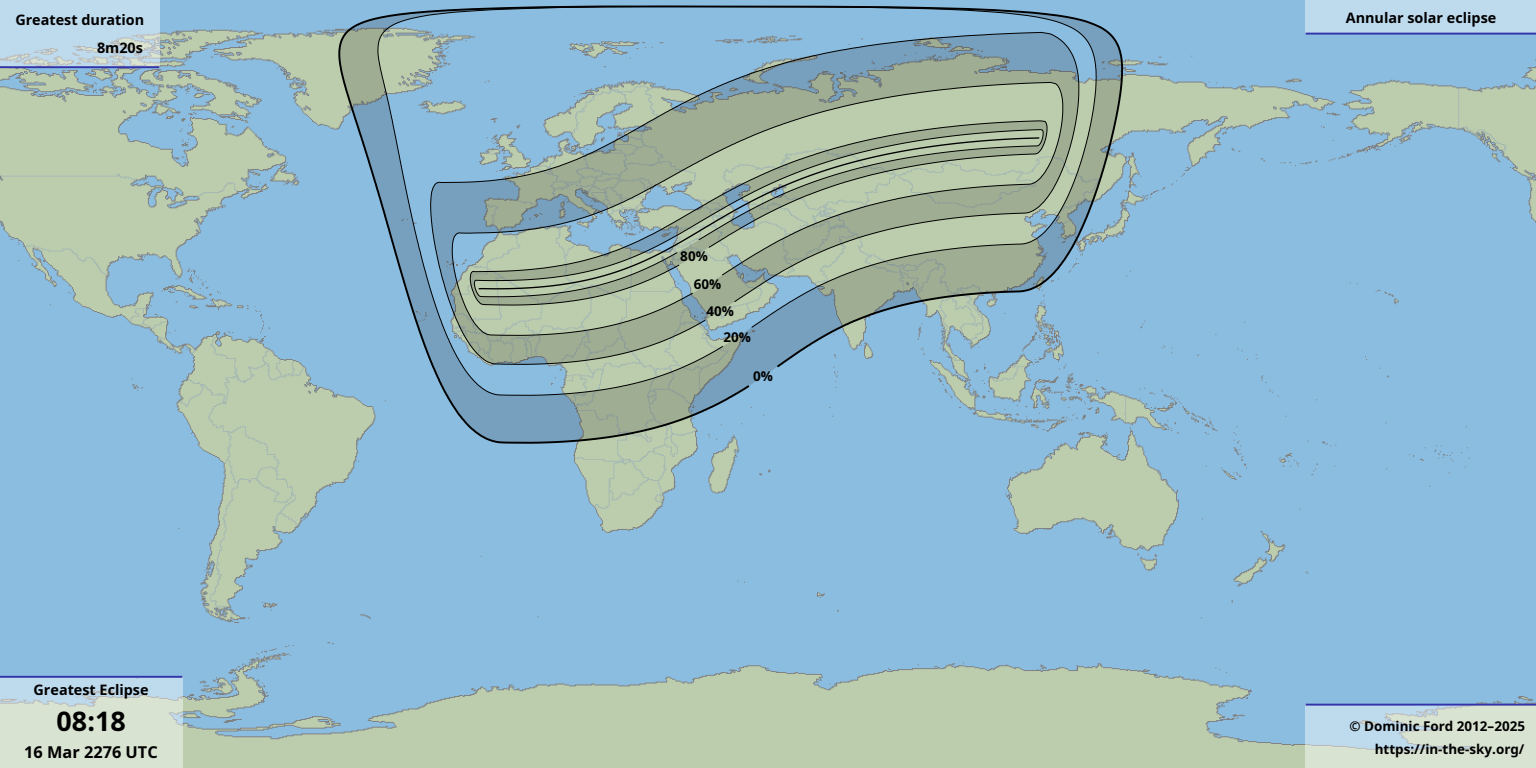

Greatest duration

8m20s

Greatest Eclipse

08:18

16 Mar 2276 UTC