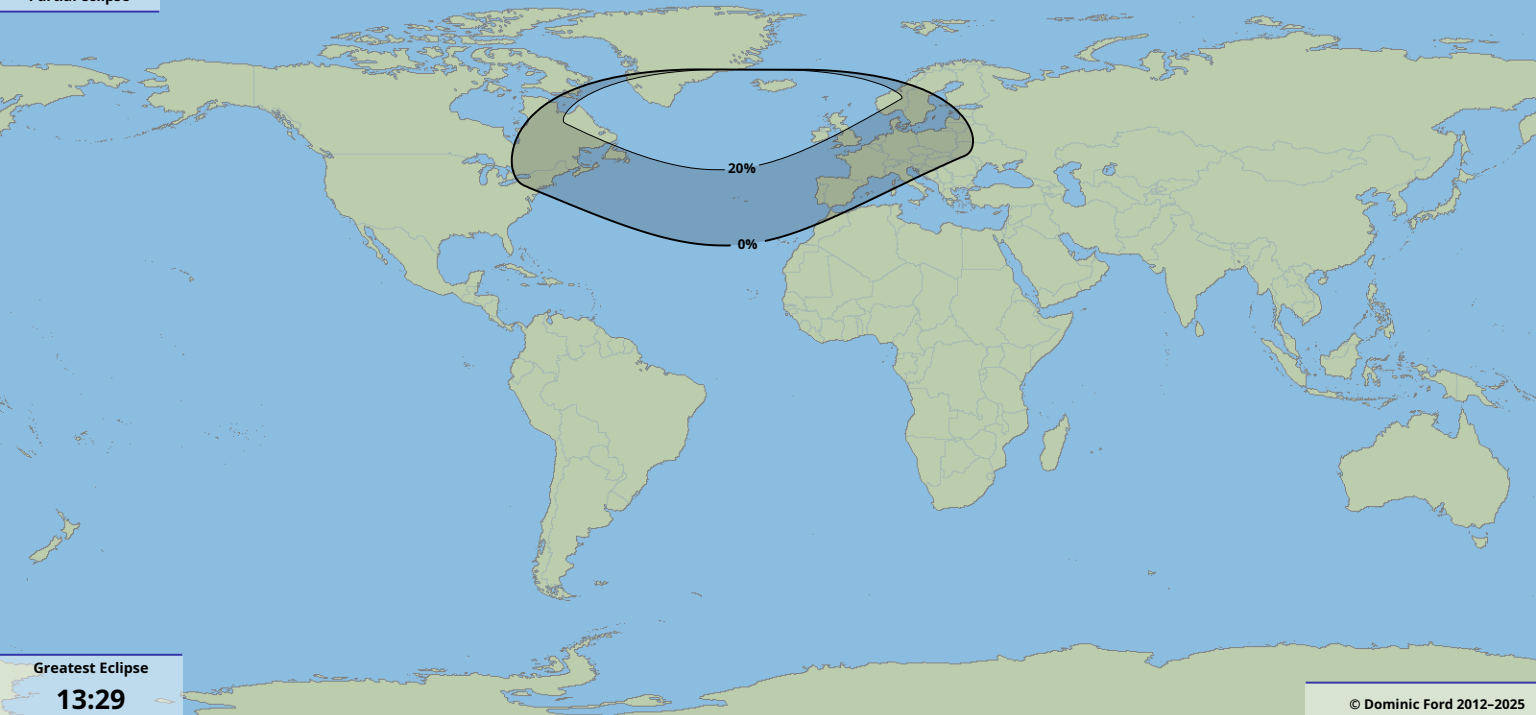

Partial eclipse

20%

0%

Greatest Eclipse

13:29

13 Jan 2279 UTC

© Dominic Ford 2012–2025

<https://in-the-sky.org/>