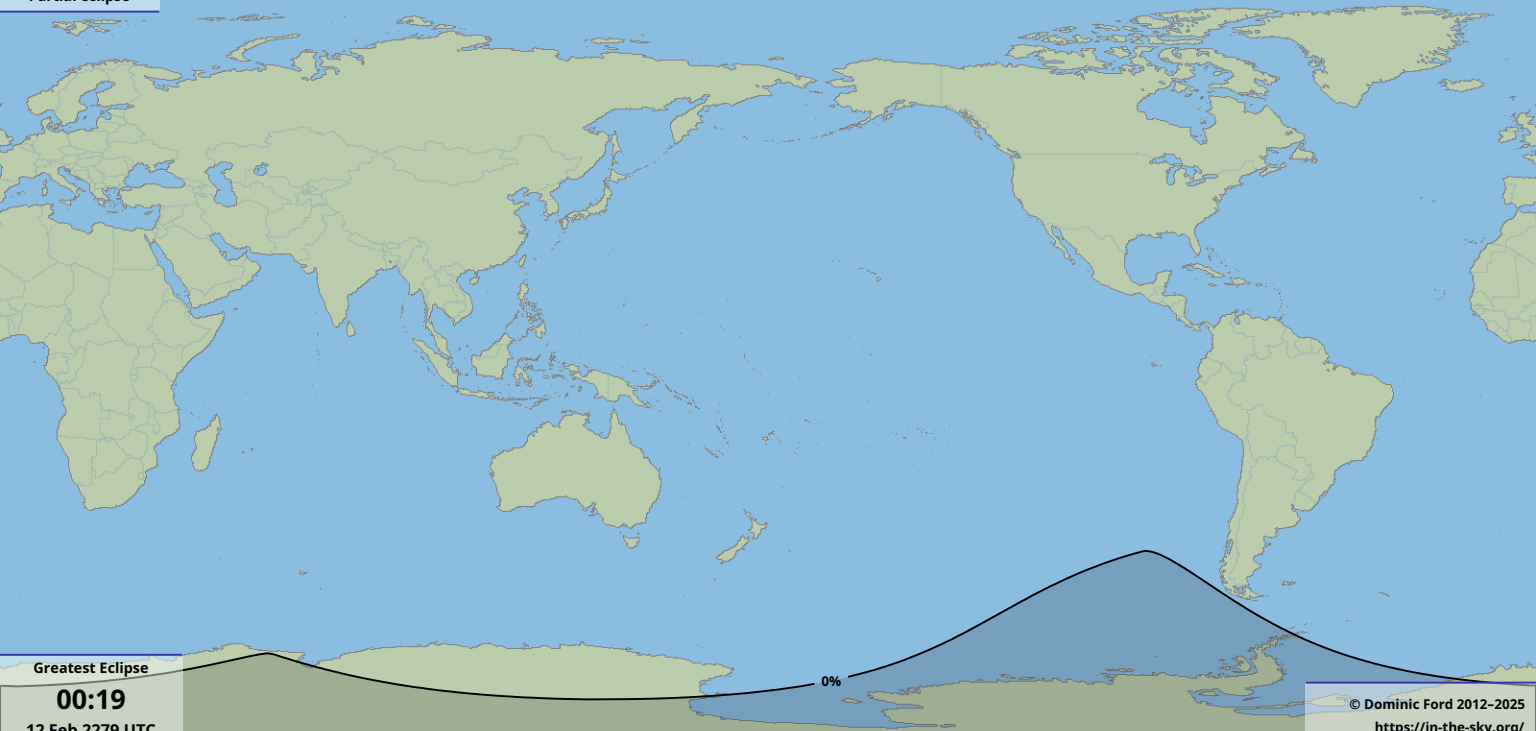

Partial eclipse

Greatest Eclipse

00:19

12 Feb 2279 UTC

0%

© Dominic Ford 2012–2025

<https://in-the-sky.org/>