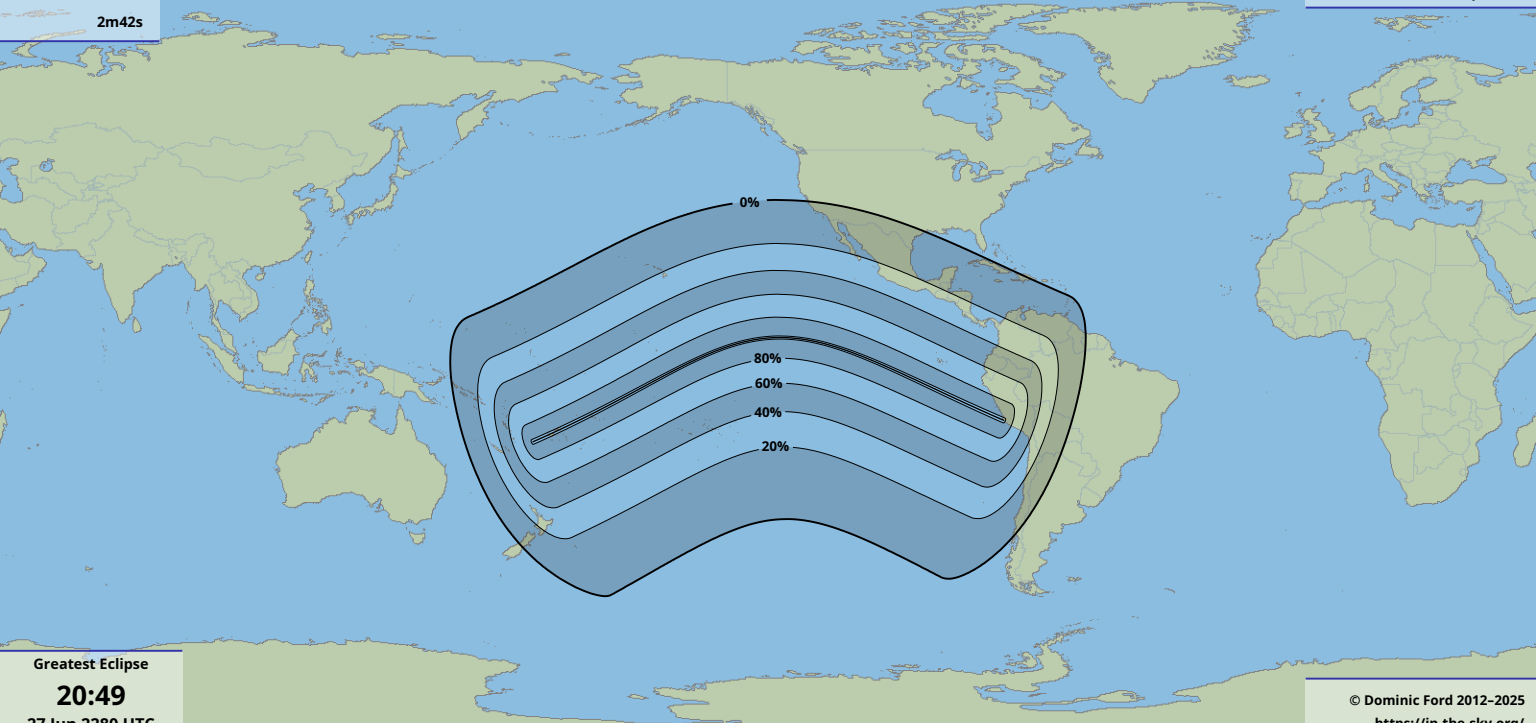

Greatest duration  
2m42s

Greatest Eclipse  
**20:49**  
27 Jun 2280 UTC