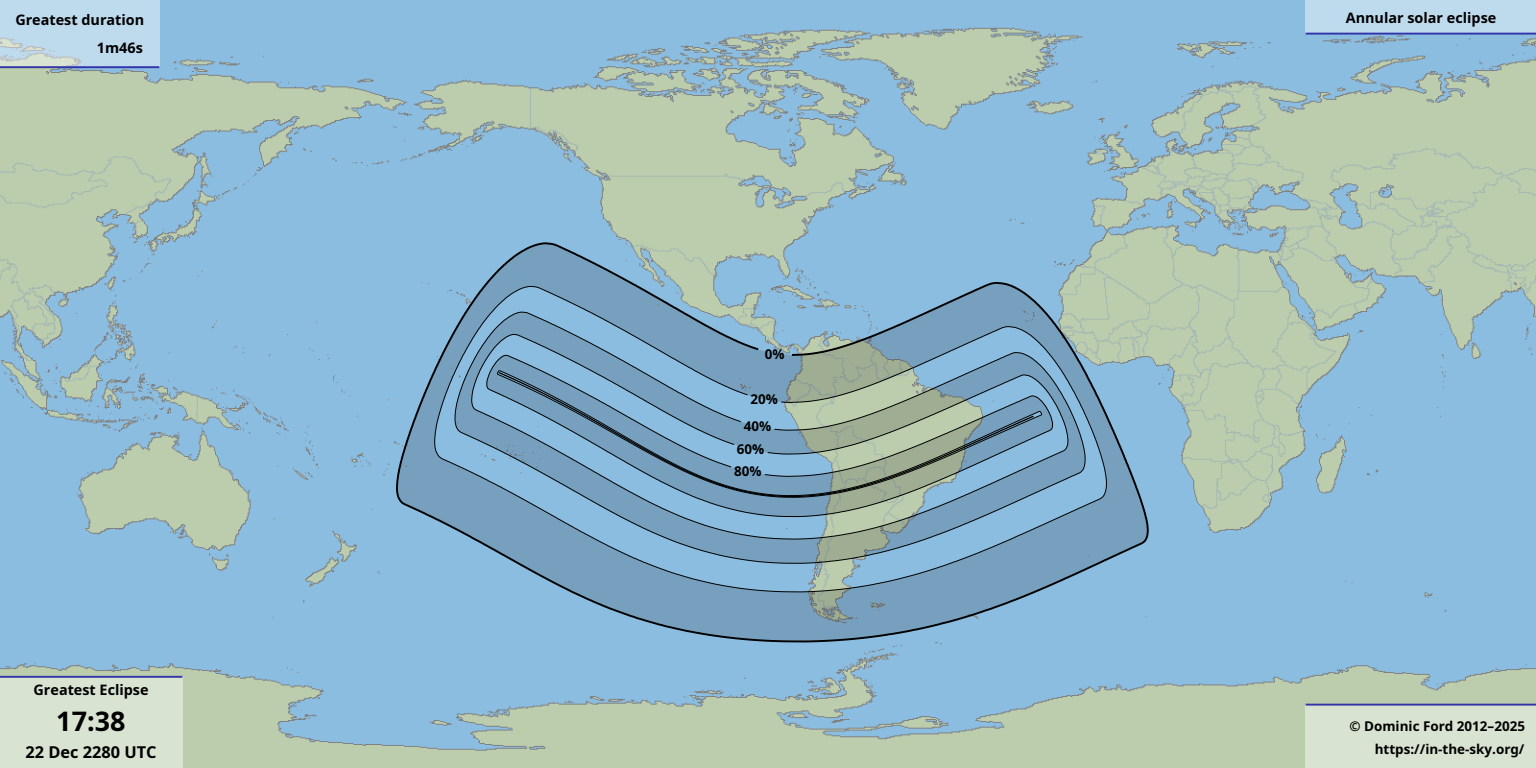

Greatest duration

1m46s

Greatest Eclipse

17:38

22 Dec 2280 UTC