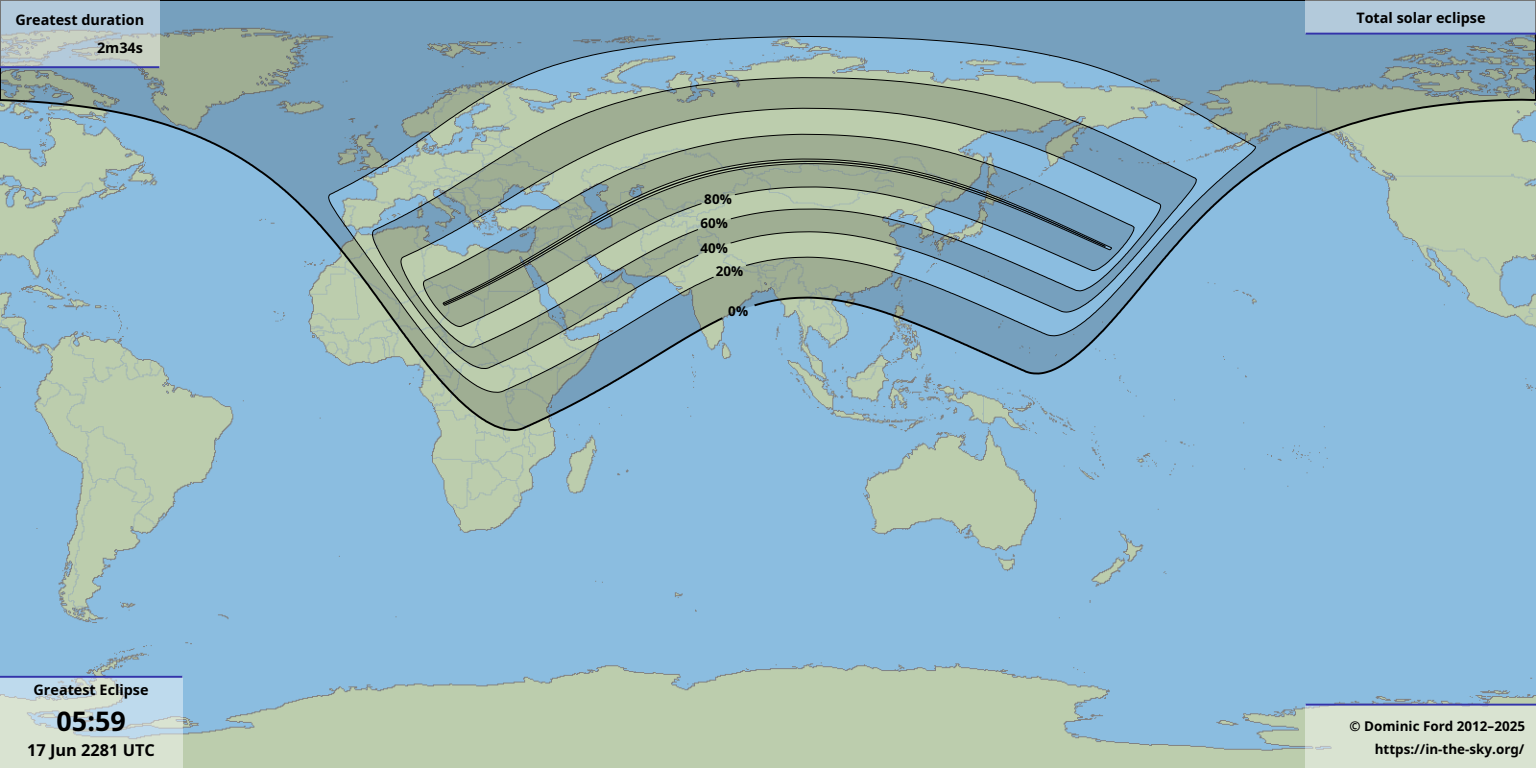

Greatest duration
2m34s

Greatest Eclipse
05:59
17 Jun 2281 UTC